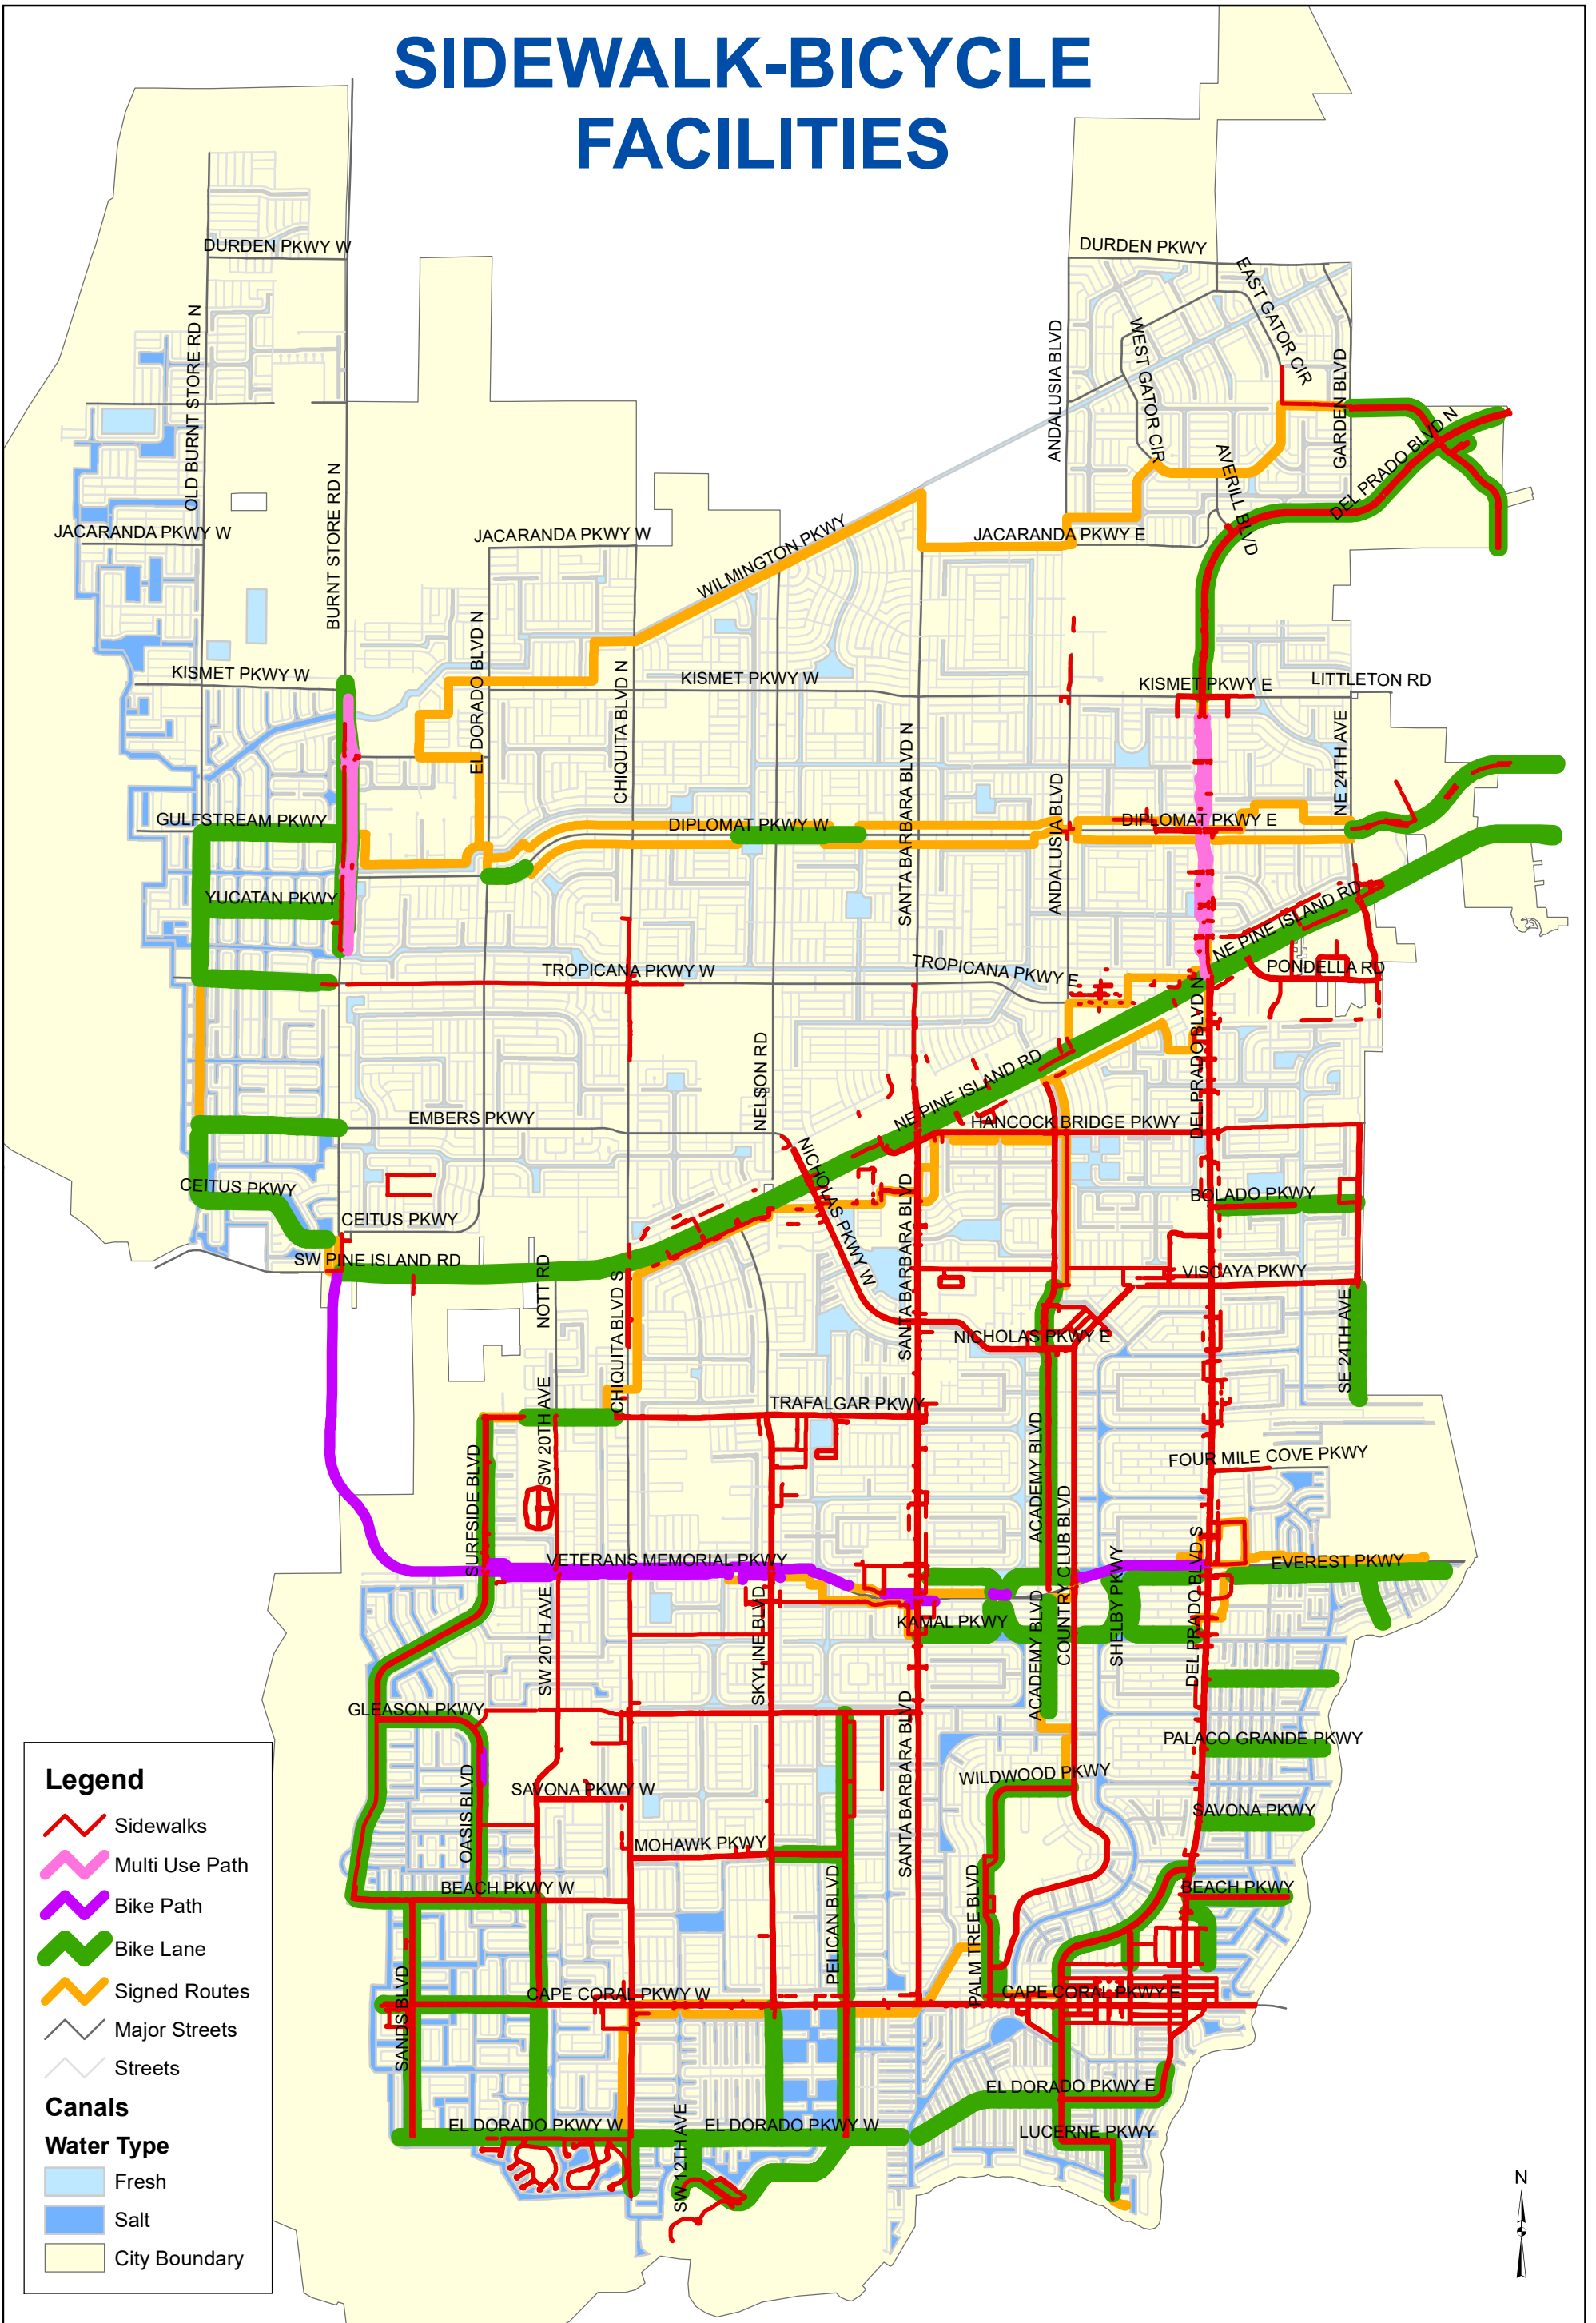

# SIDEWALK-BICYCLE FACILITIES

This map is not a survey and should not be used in place of a survey. While every effort is made to accurately depict the mapped area, errors and omissions may occur. Therefore, the City of Cape Coral cannot be held liable for incidents that may result due to the improper use of the information presented on this map. This map is not intended for construction, navigation or engineering calculations. Please contact the Department of Public Works with any questions regarding this map.  
10/3/2019 S. Feldman