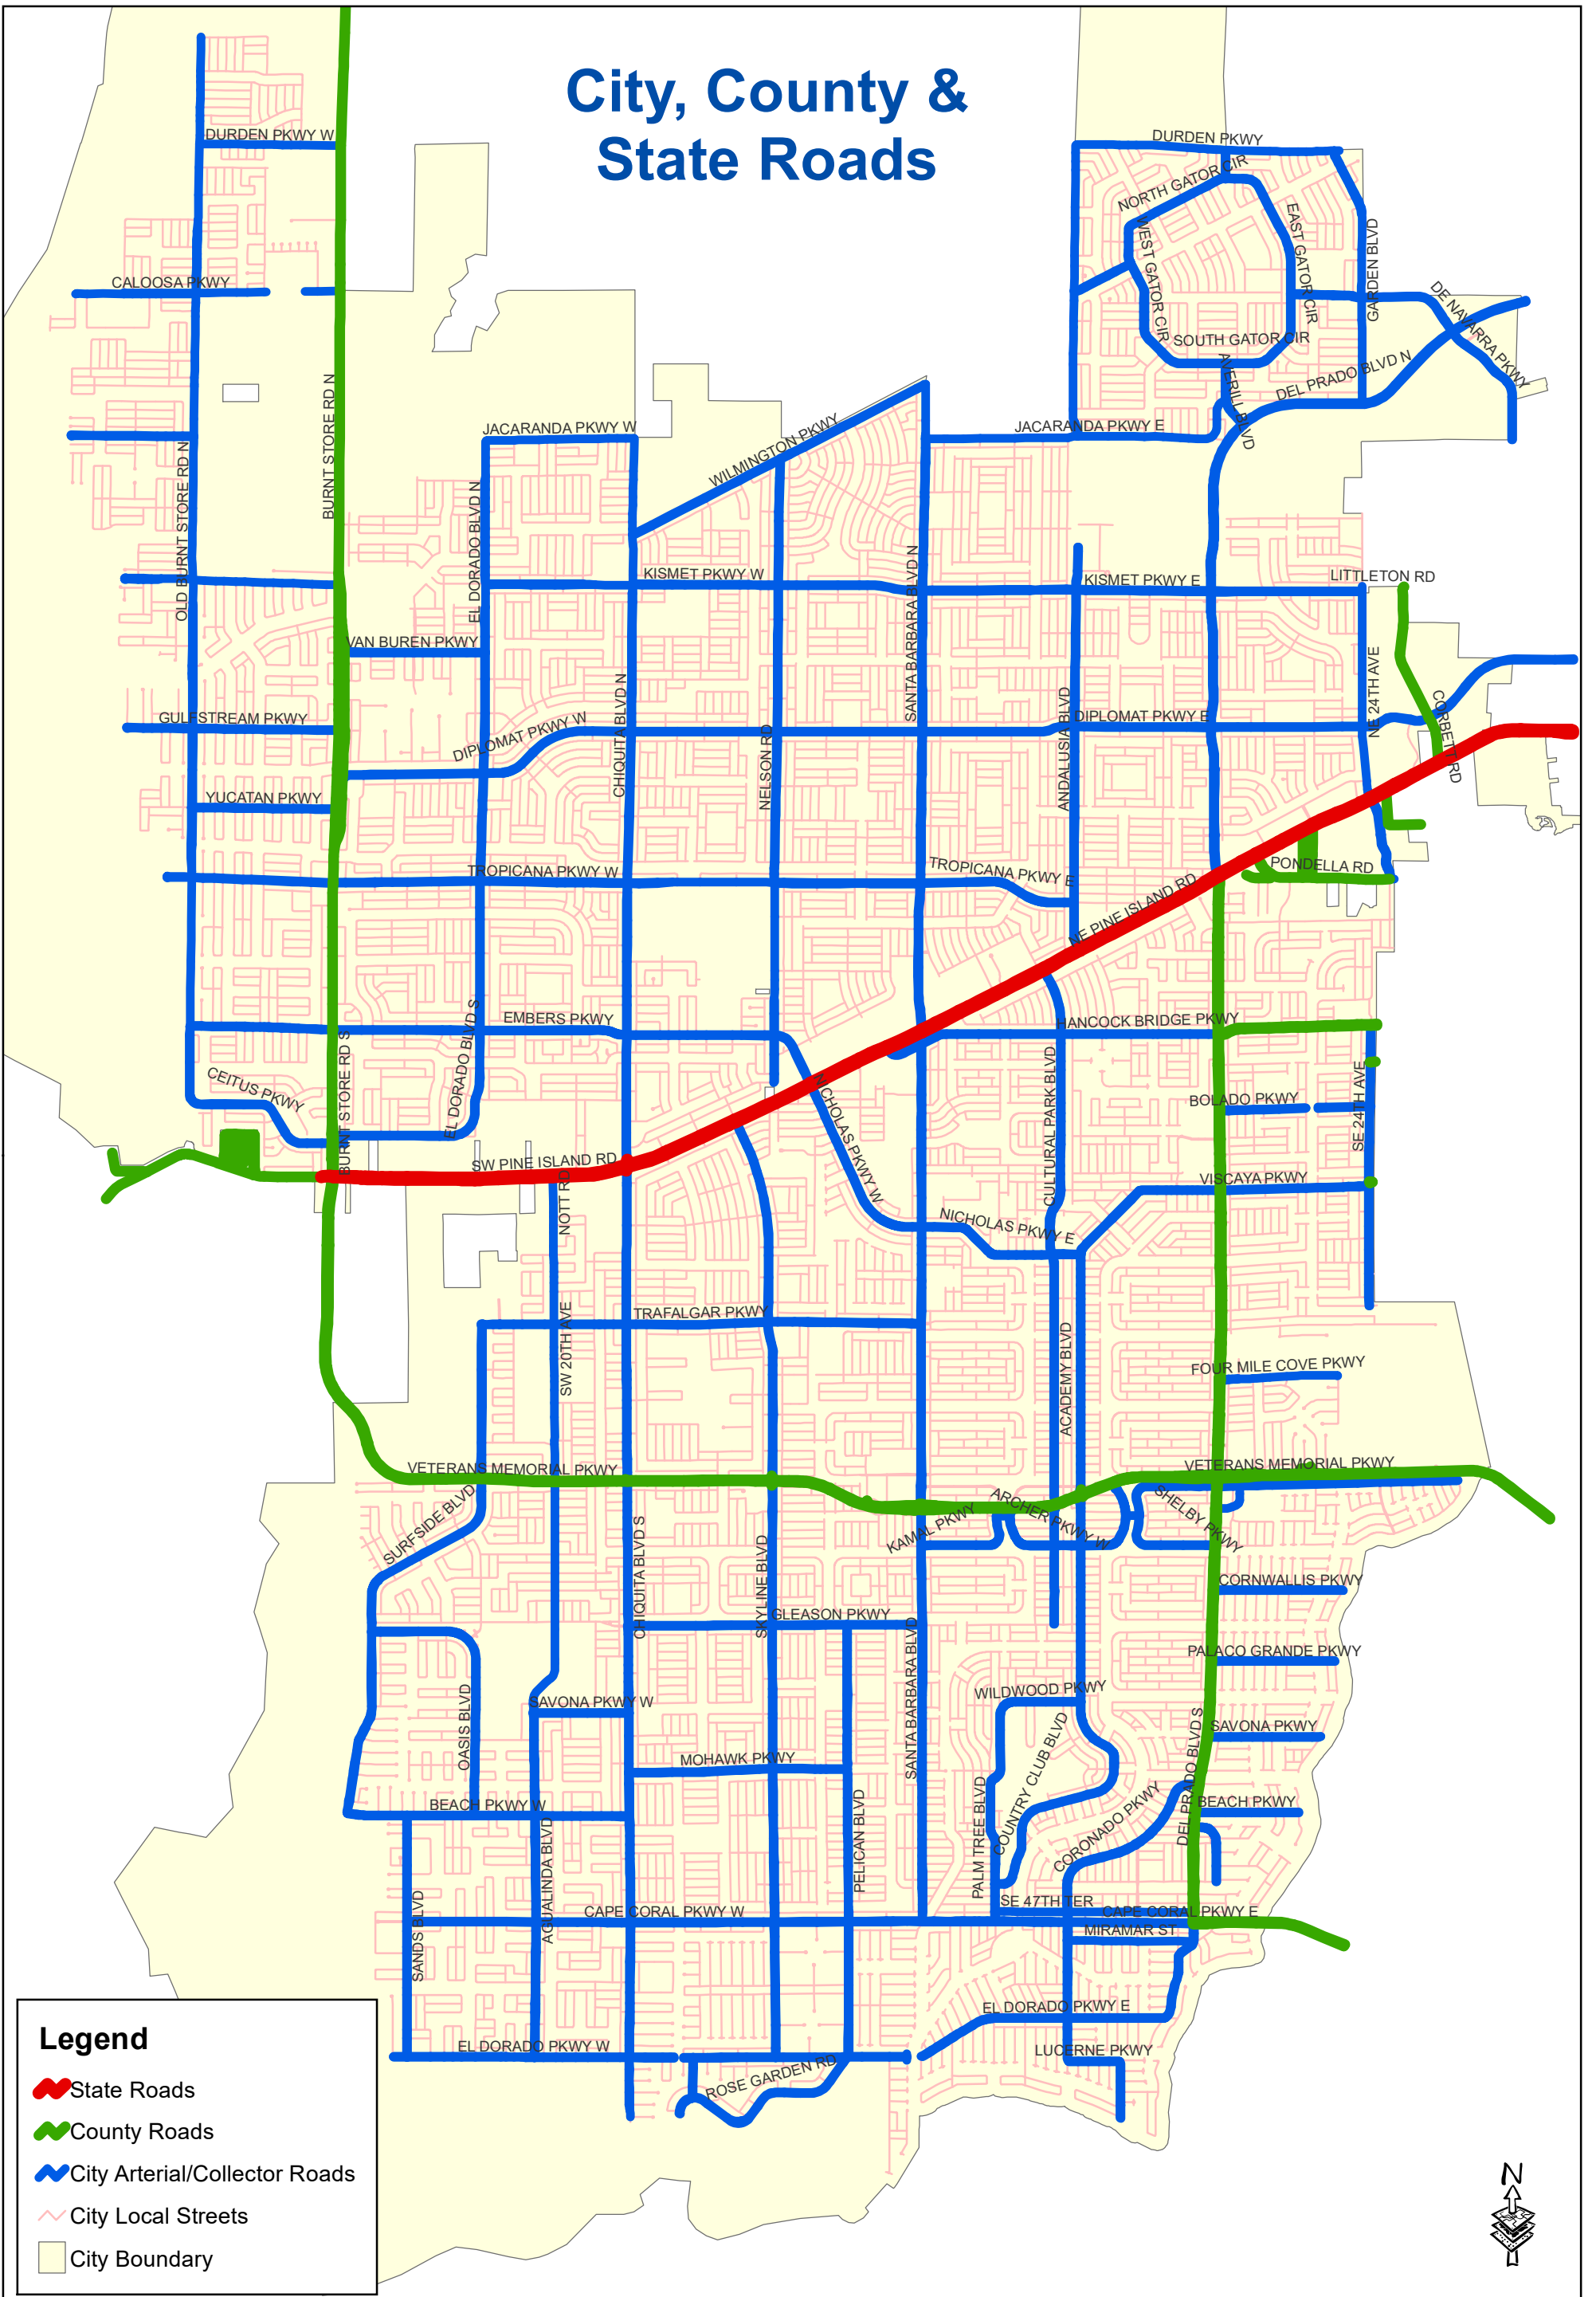

# City, County & State Roads

## Legend

-  State Roads
-  County Roads
-  City Arterial/Collector Roads
-  City Local Streets
-  City Boundary

This map is not a survey and should not be used in place of a survey. While every effort is made to accurately depict the mapped area, errors and omissions may occur. Therefore, the City of Cape Coral cannot be held liable for incidents that may result due to the improper use of the information presented on this map. This map is not intended for construction, navigation or engineering calculations. Please contact the Department of Public Works with any questions regarding this map.  
3/25/2019 S. Feldman