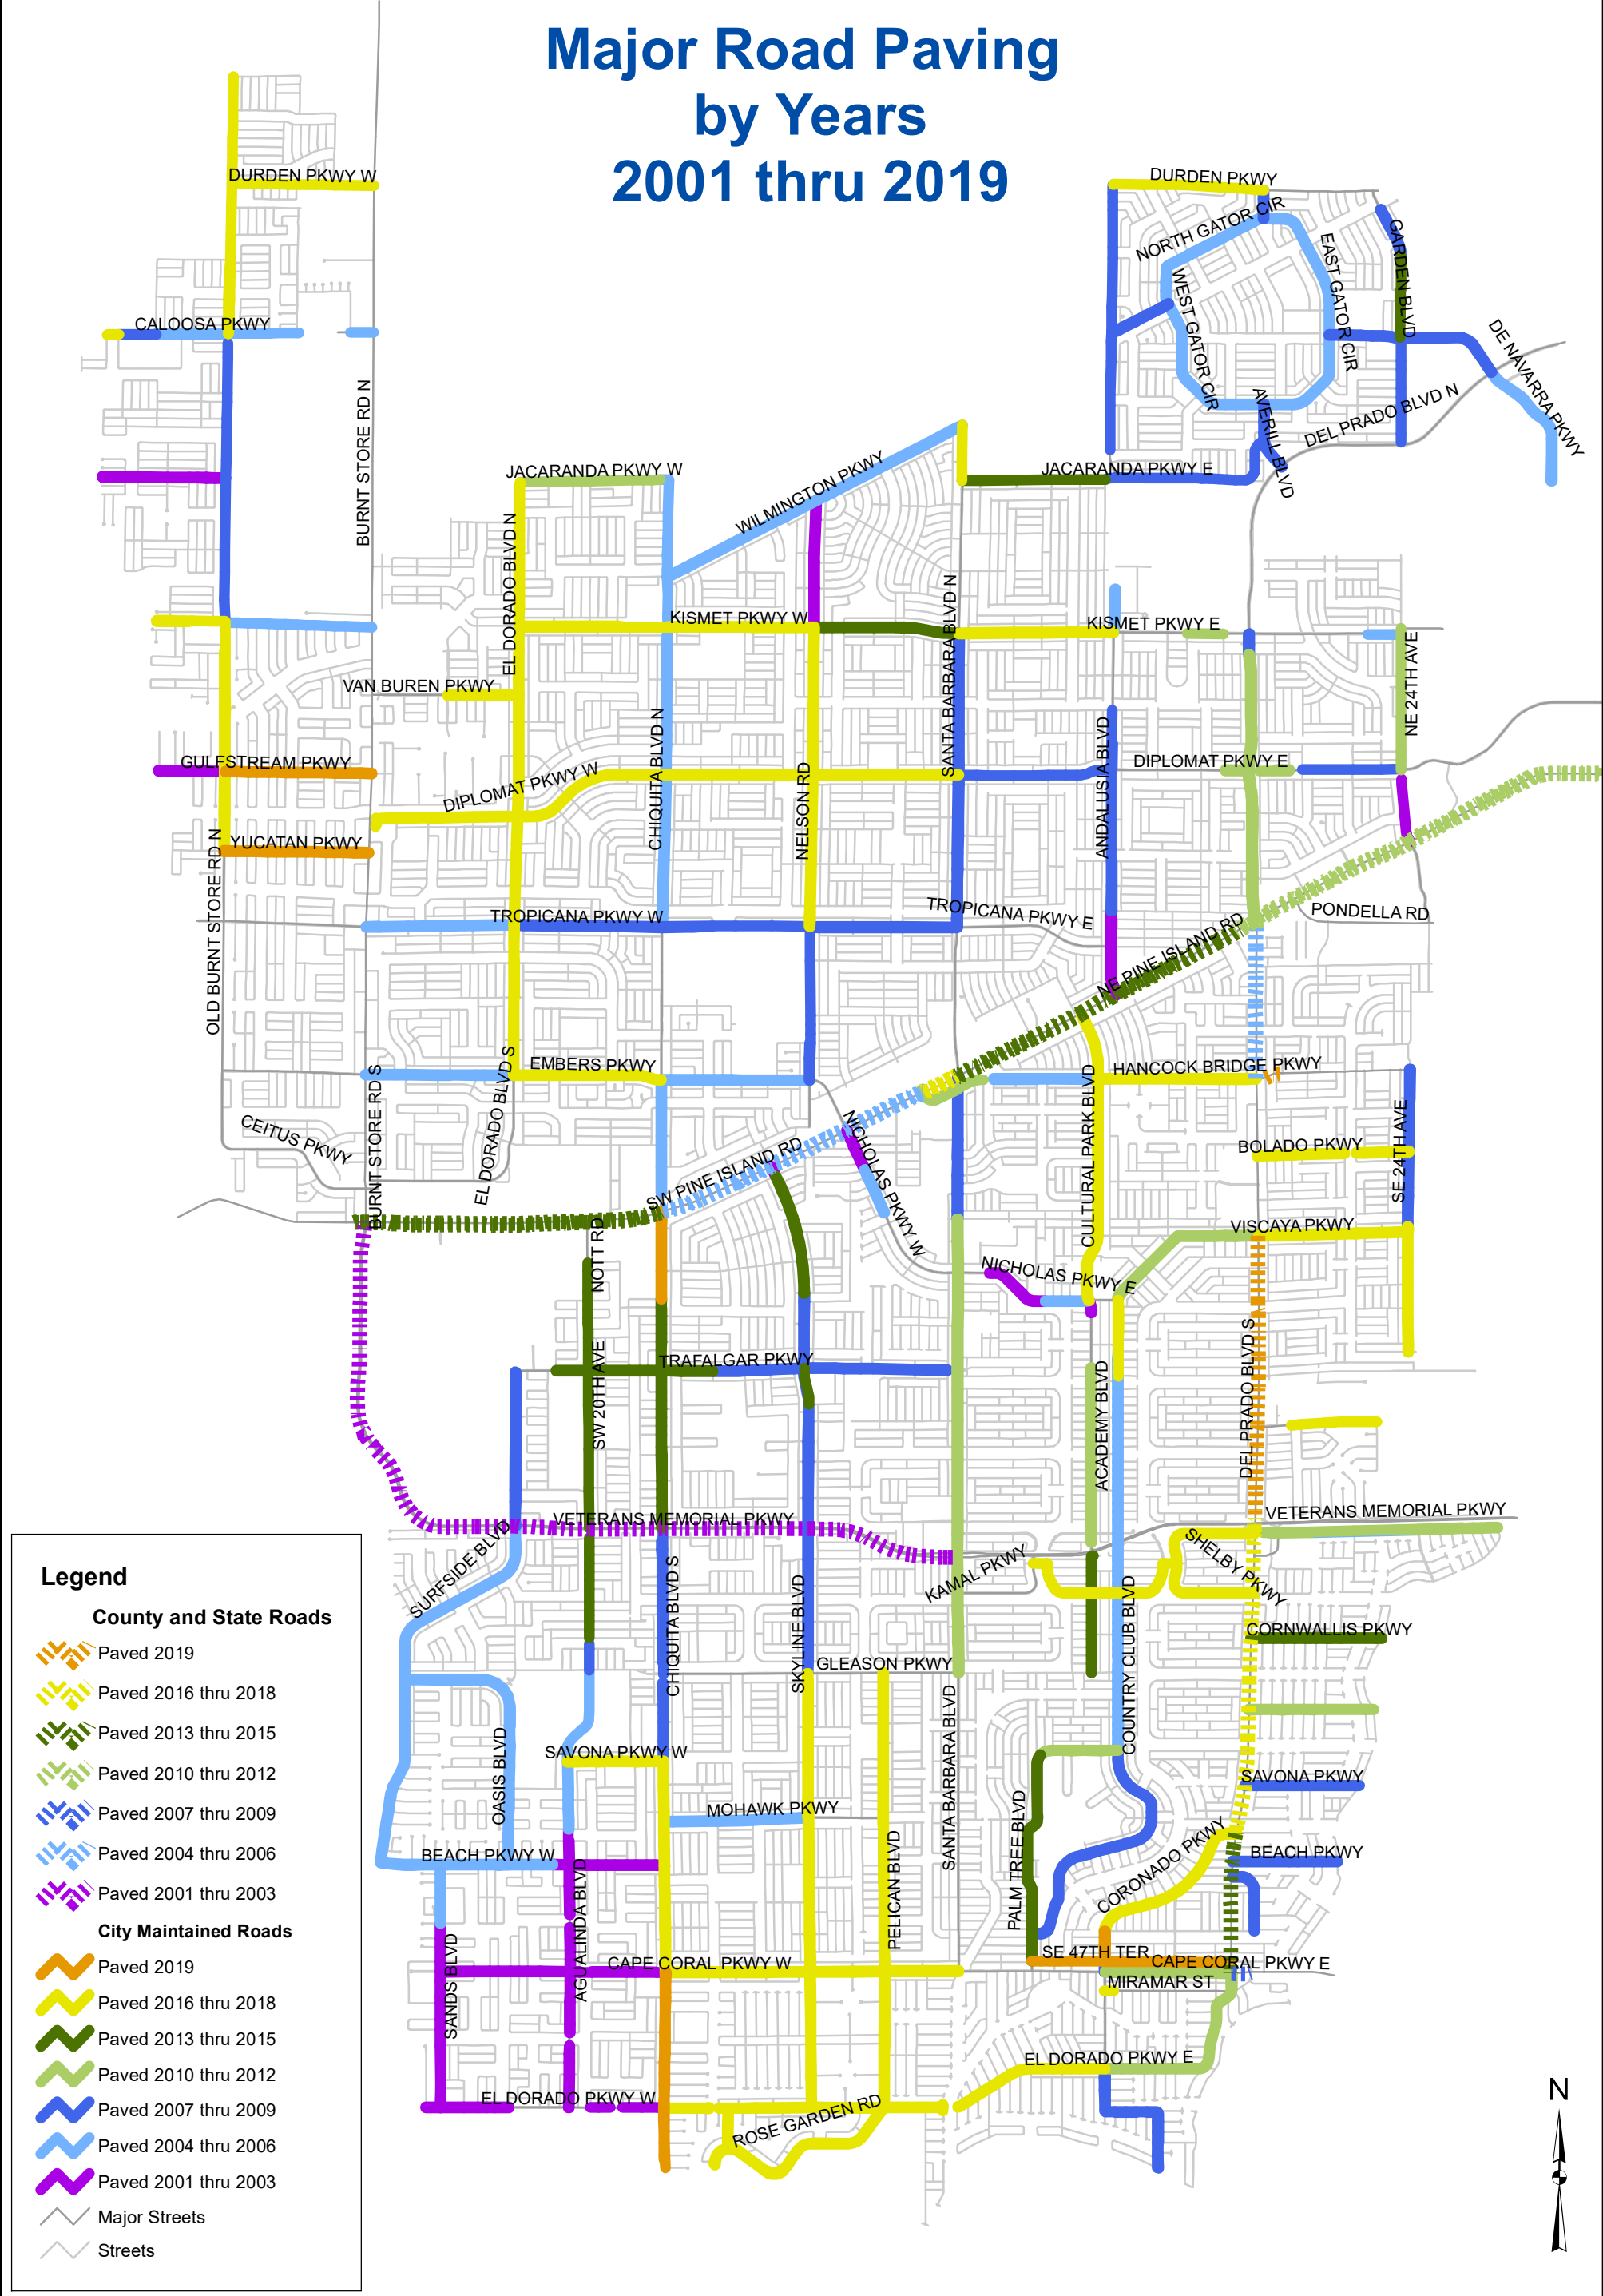

Major Road Paving by Years 2001 thru 2019

This map is not a survey and should not be used in place of a survey. While every effort is made to accurately depict the mapped area, errors and omissions may occur. Therefore, the City of Cape Coral cannot be held liable for incidents that may result due to the improper use of the information presented on this map. This map is not intended for construction, navigation or engineering calculations. Please contact the Department of Public Works with any questions regarding this map.