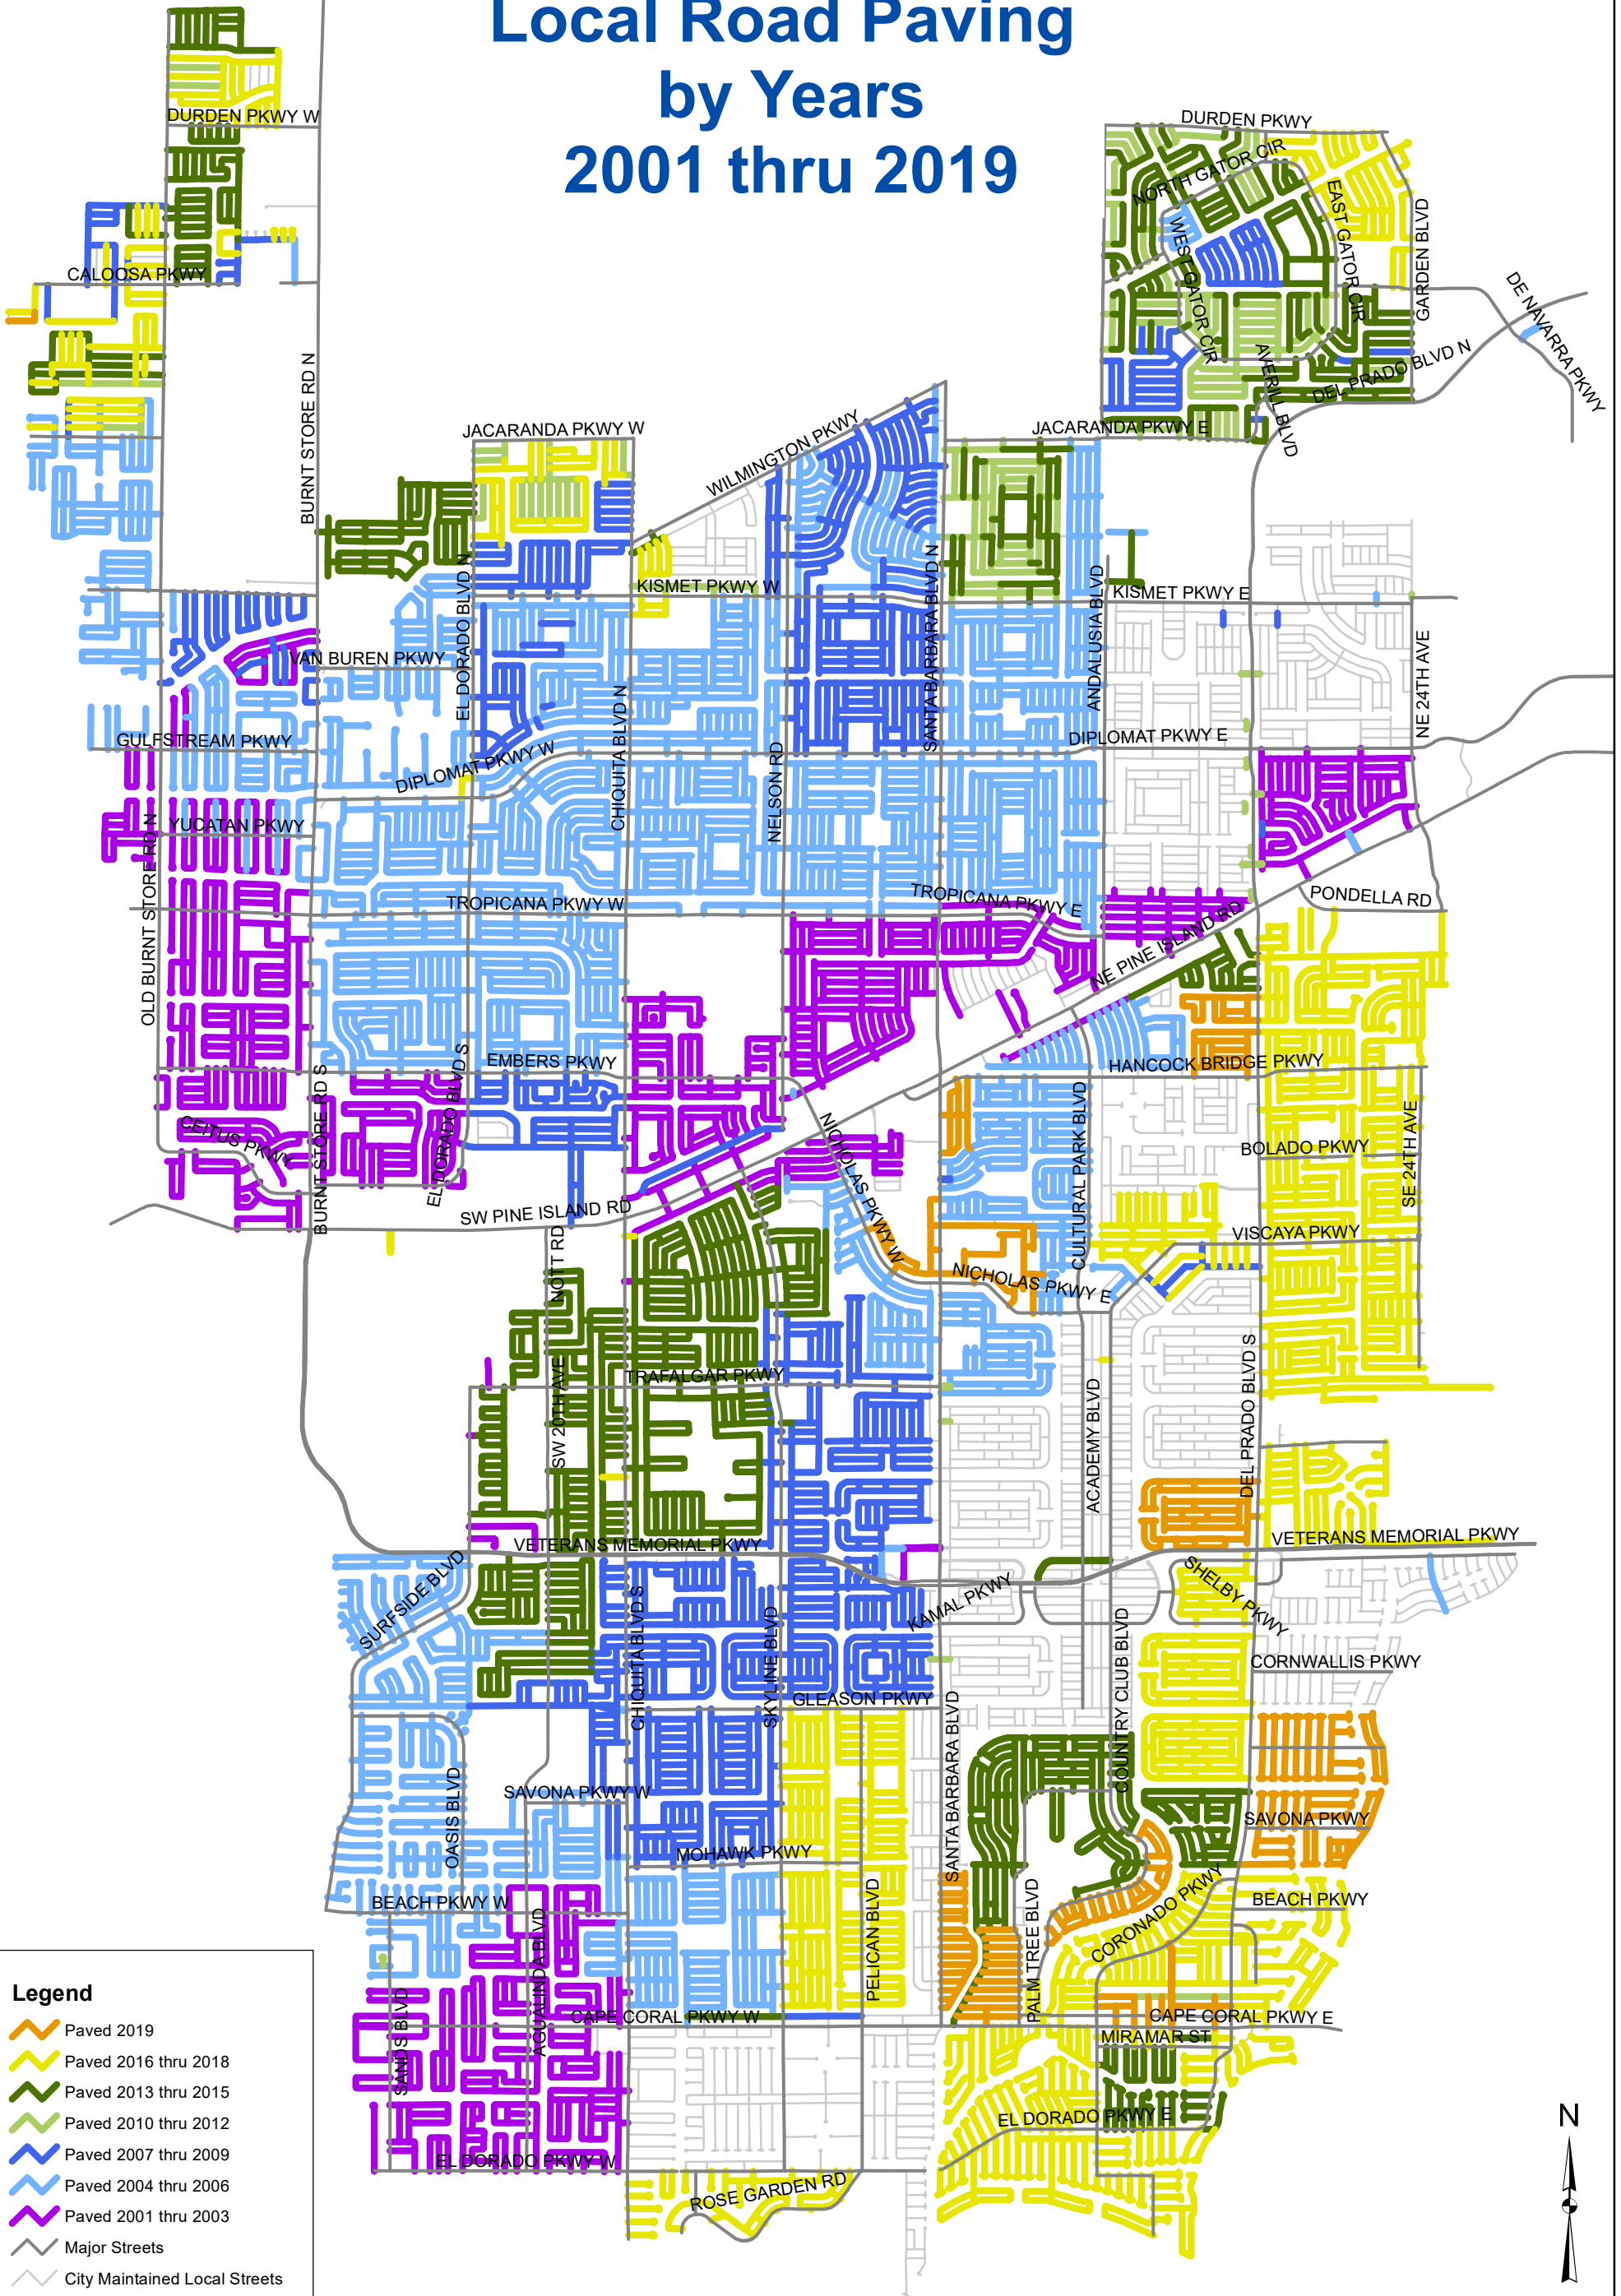

Local Road Paving by Years 2001 thru 2019

This map is not a survey and should not be used in place of a survey. While every effort is made to accurately depict the mapped area, errors and omissions may occur. Therefore, the City of Cape Coral cannot be held liable for incidents that may result due to the improper use of the information presented on this map. This map is not intended for construction, navigation or engineering calculations. Please contact the Department of Public Works with any questions regarding this map.

8/19/19 S. Feldman for S. Smith