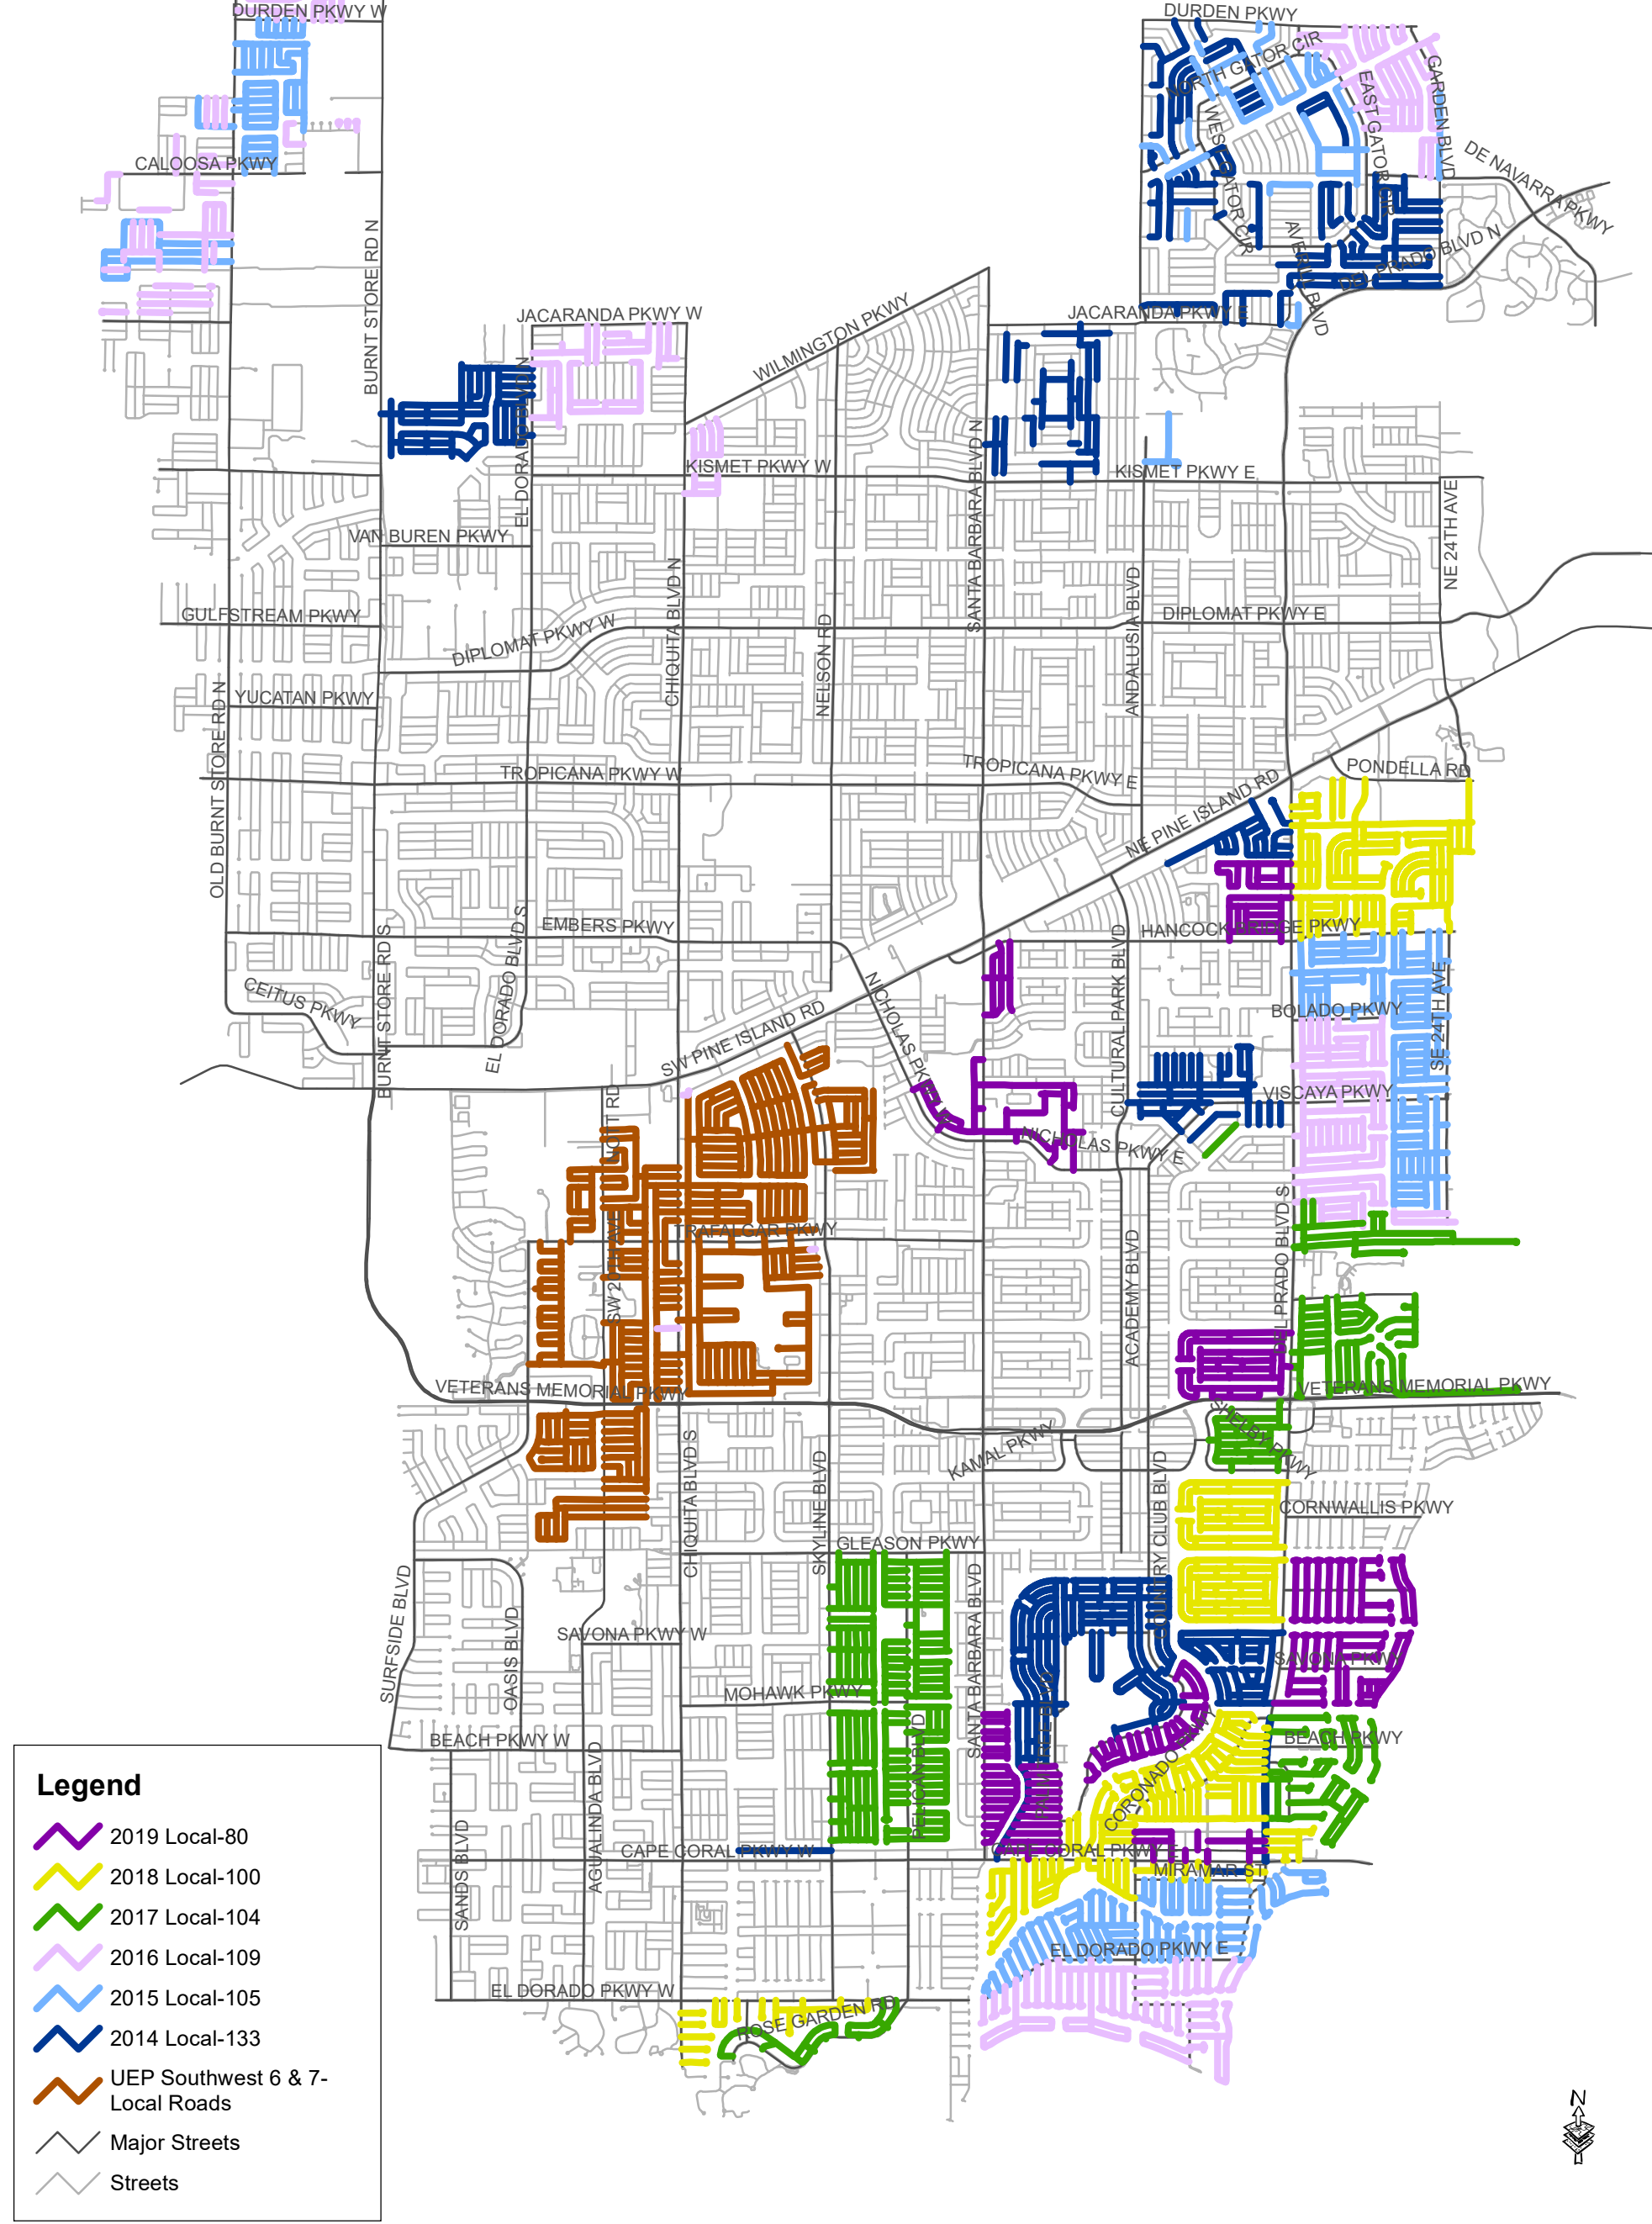

FY2013 thru FY2019 Local Road Resurfacing Completed with Lane Miles

Legend

- 2019 Local-80
- 2018 Local-100
- 2017 Local-104
- 2016 Local-109
- 2015 Local-105
- 2014 Local-133
- UEP Southwest 6 & 7-Local Roads
- Major Streets
- Streets