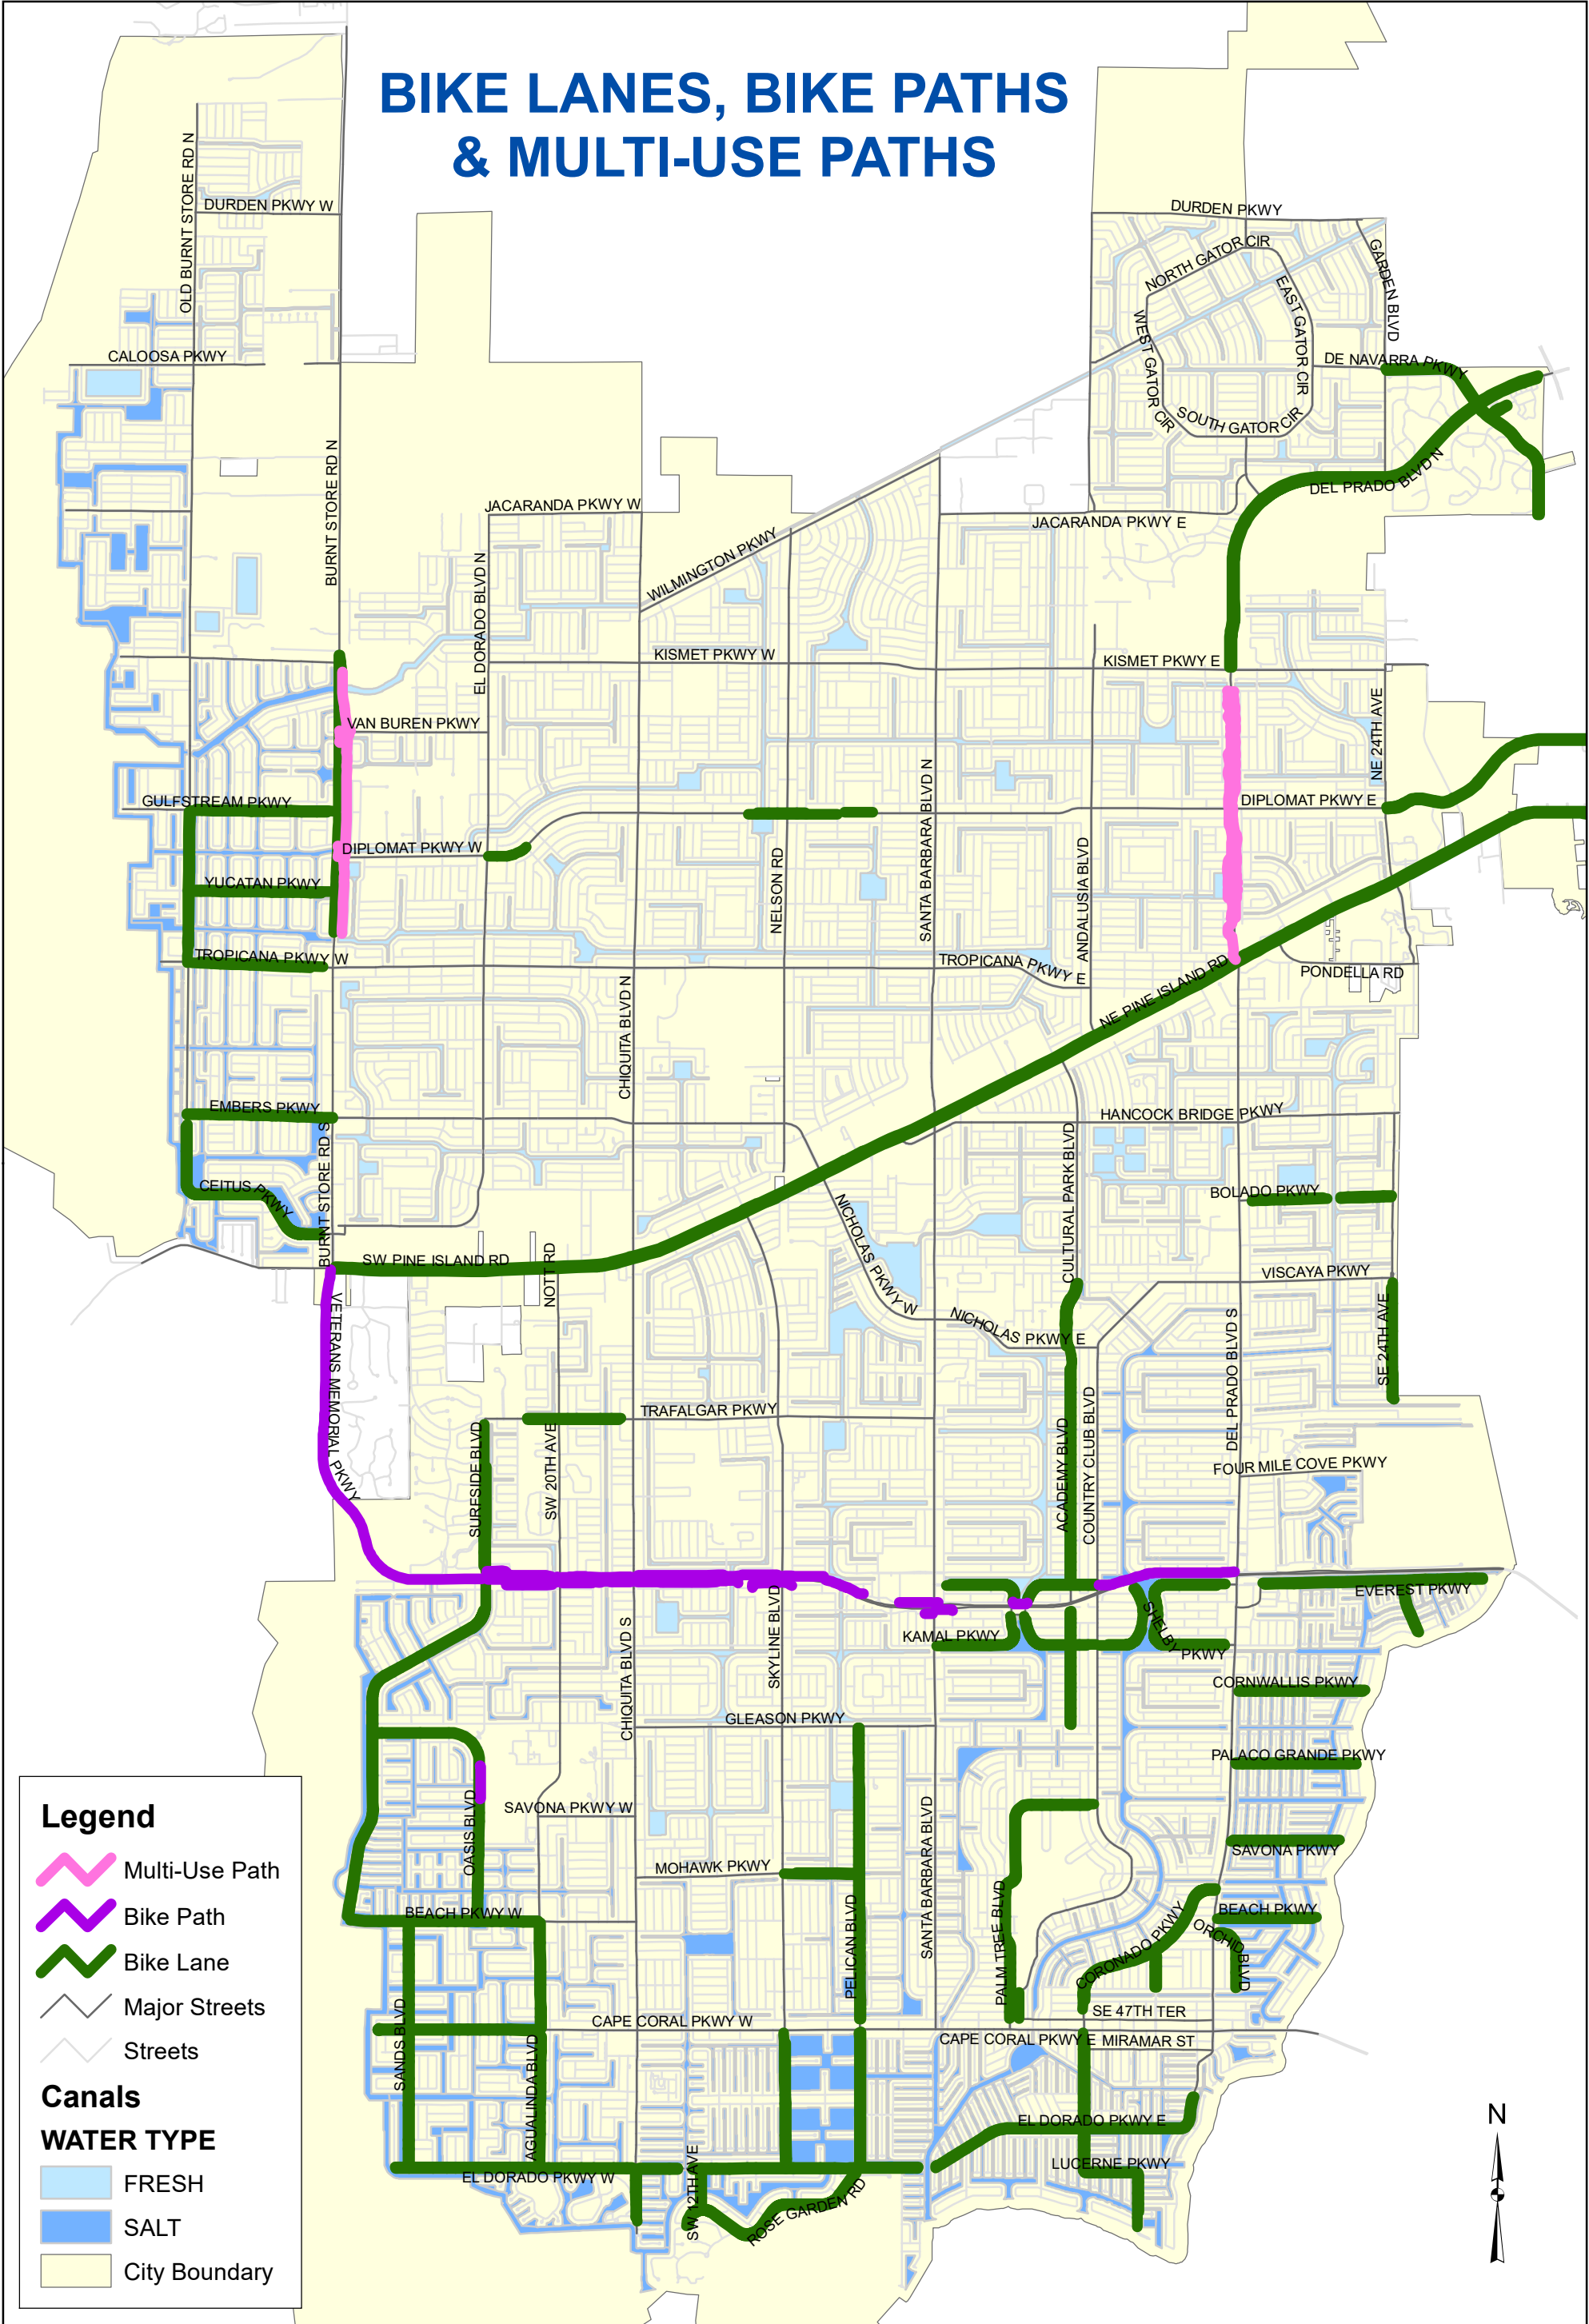

BIKE LANES, BIKE PATHS & MULTI-USE PATHS

This map is not a survey and should not be used in place of a survey. While every effort is made to accurately depict the mapped area, errors and omissions may occur. Therefore, the City of Cape Coral cannot be held liable for incidents that may result due to the improper use of the information presented on this map. This map is not intended for construction, navigation or engineering calculations. Please contact the Department of Public Works with any questions regarding this map.
10/3/19 S. Feldman