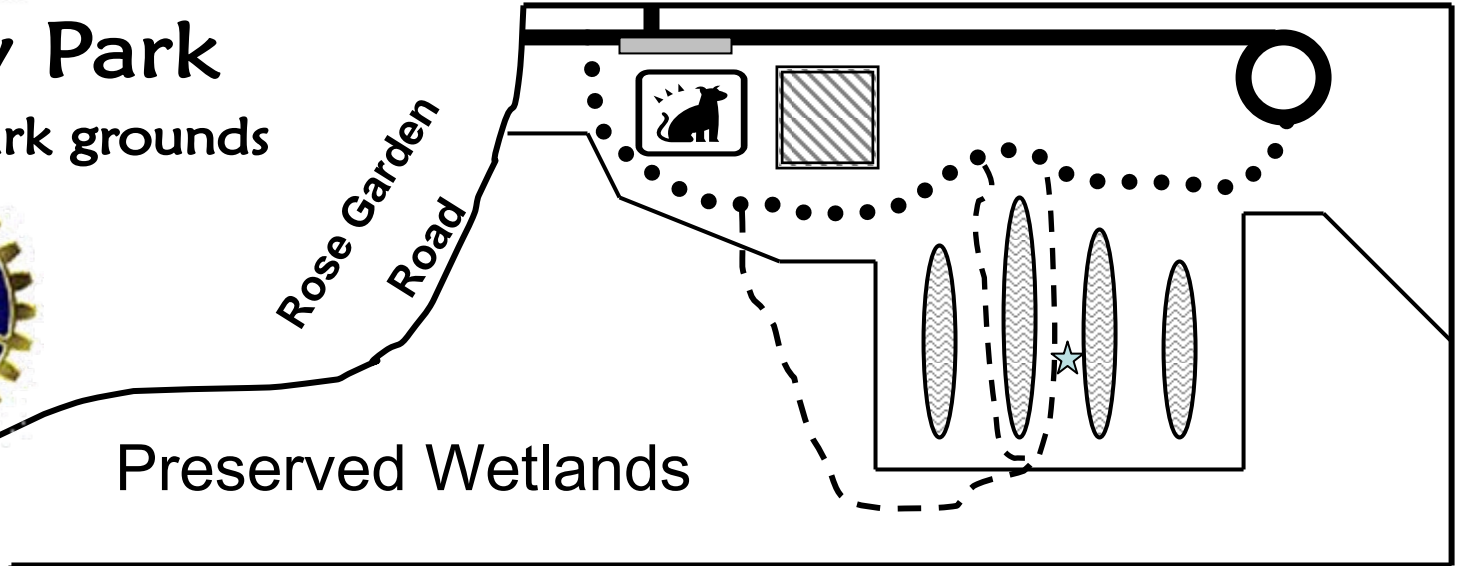

## Map of park grounds

Rose Garden Road

El Dorado Parkway

Preserved Wetlands

Glover Bight

- KEY:**
- |  |                            |  |   |
|--|----------------------------|--|---|
|  | Driveway                   |  | Parking                                       |
|  | Environmental Center       |  | Nature Path                                   |
|  | Bike Path / Multi Use Path |  | Wagging Tails Dog Park                        |
|  | Observation Tower          |  | Pond  |
|  | Glover Bight Boardwalk     |  | Boundary between preserved land & upland area |
|  | Parking                    |  |   |

This map is not to scale