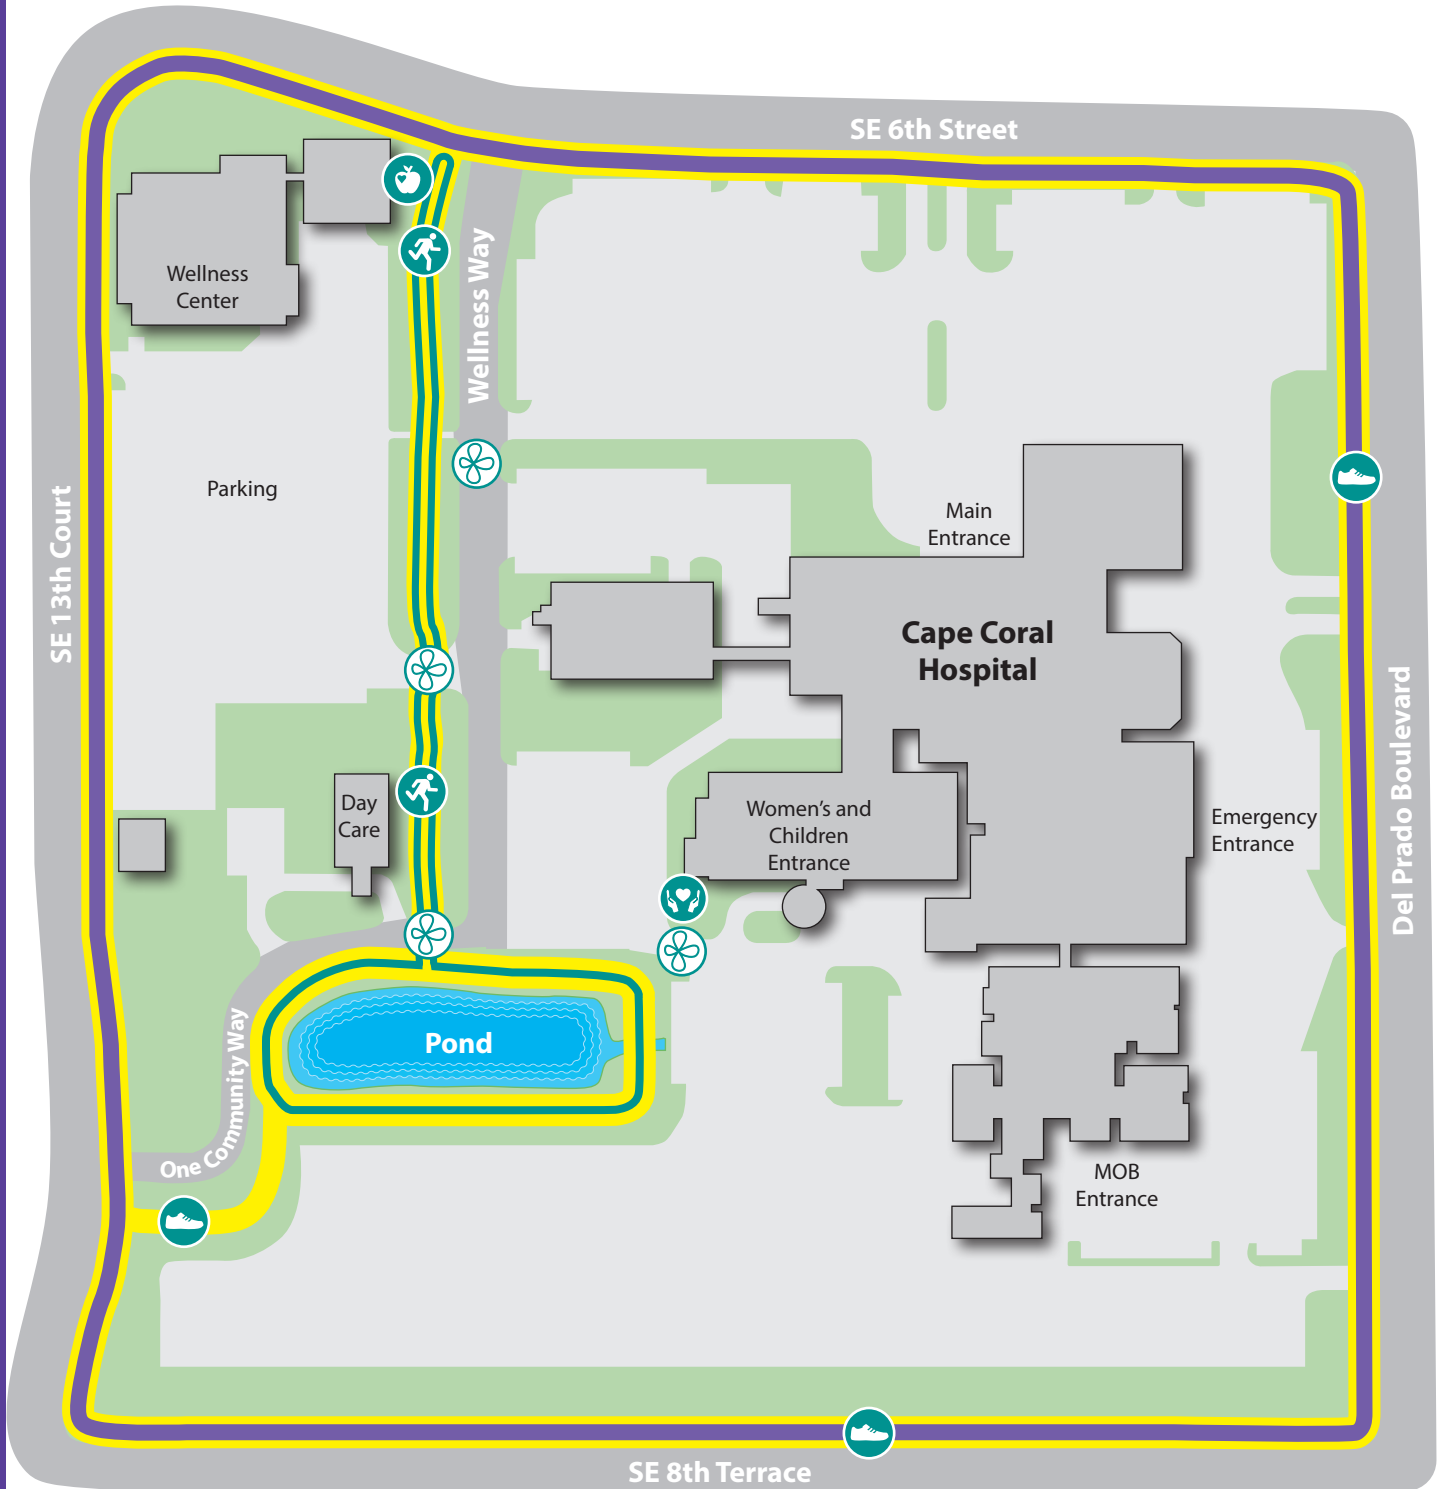

# Pathway to Discovery

Connecting with nature; creating an Optimal Healing Environment (OHE)

Cape Coral Hospital  
636 Del Prado Boulevard, Cape Coral, Florida 33990

-  .45 Miles: Discovery Path
-  1.1 Miles: Campus Loop
-  Teaching Garden
-  Walking Path
-  Healing Garden
-  Exercise Station
-  Crosswalks

**LEE MEMORIAL  
HEALTH SYSTEM**