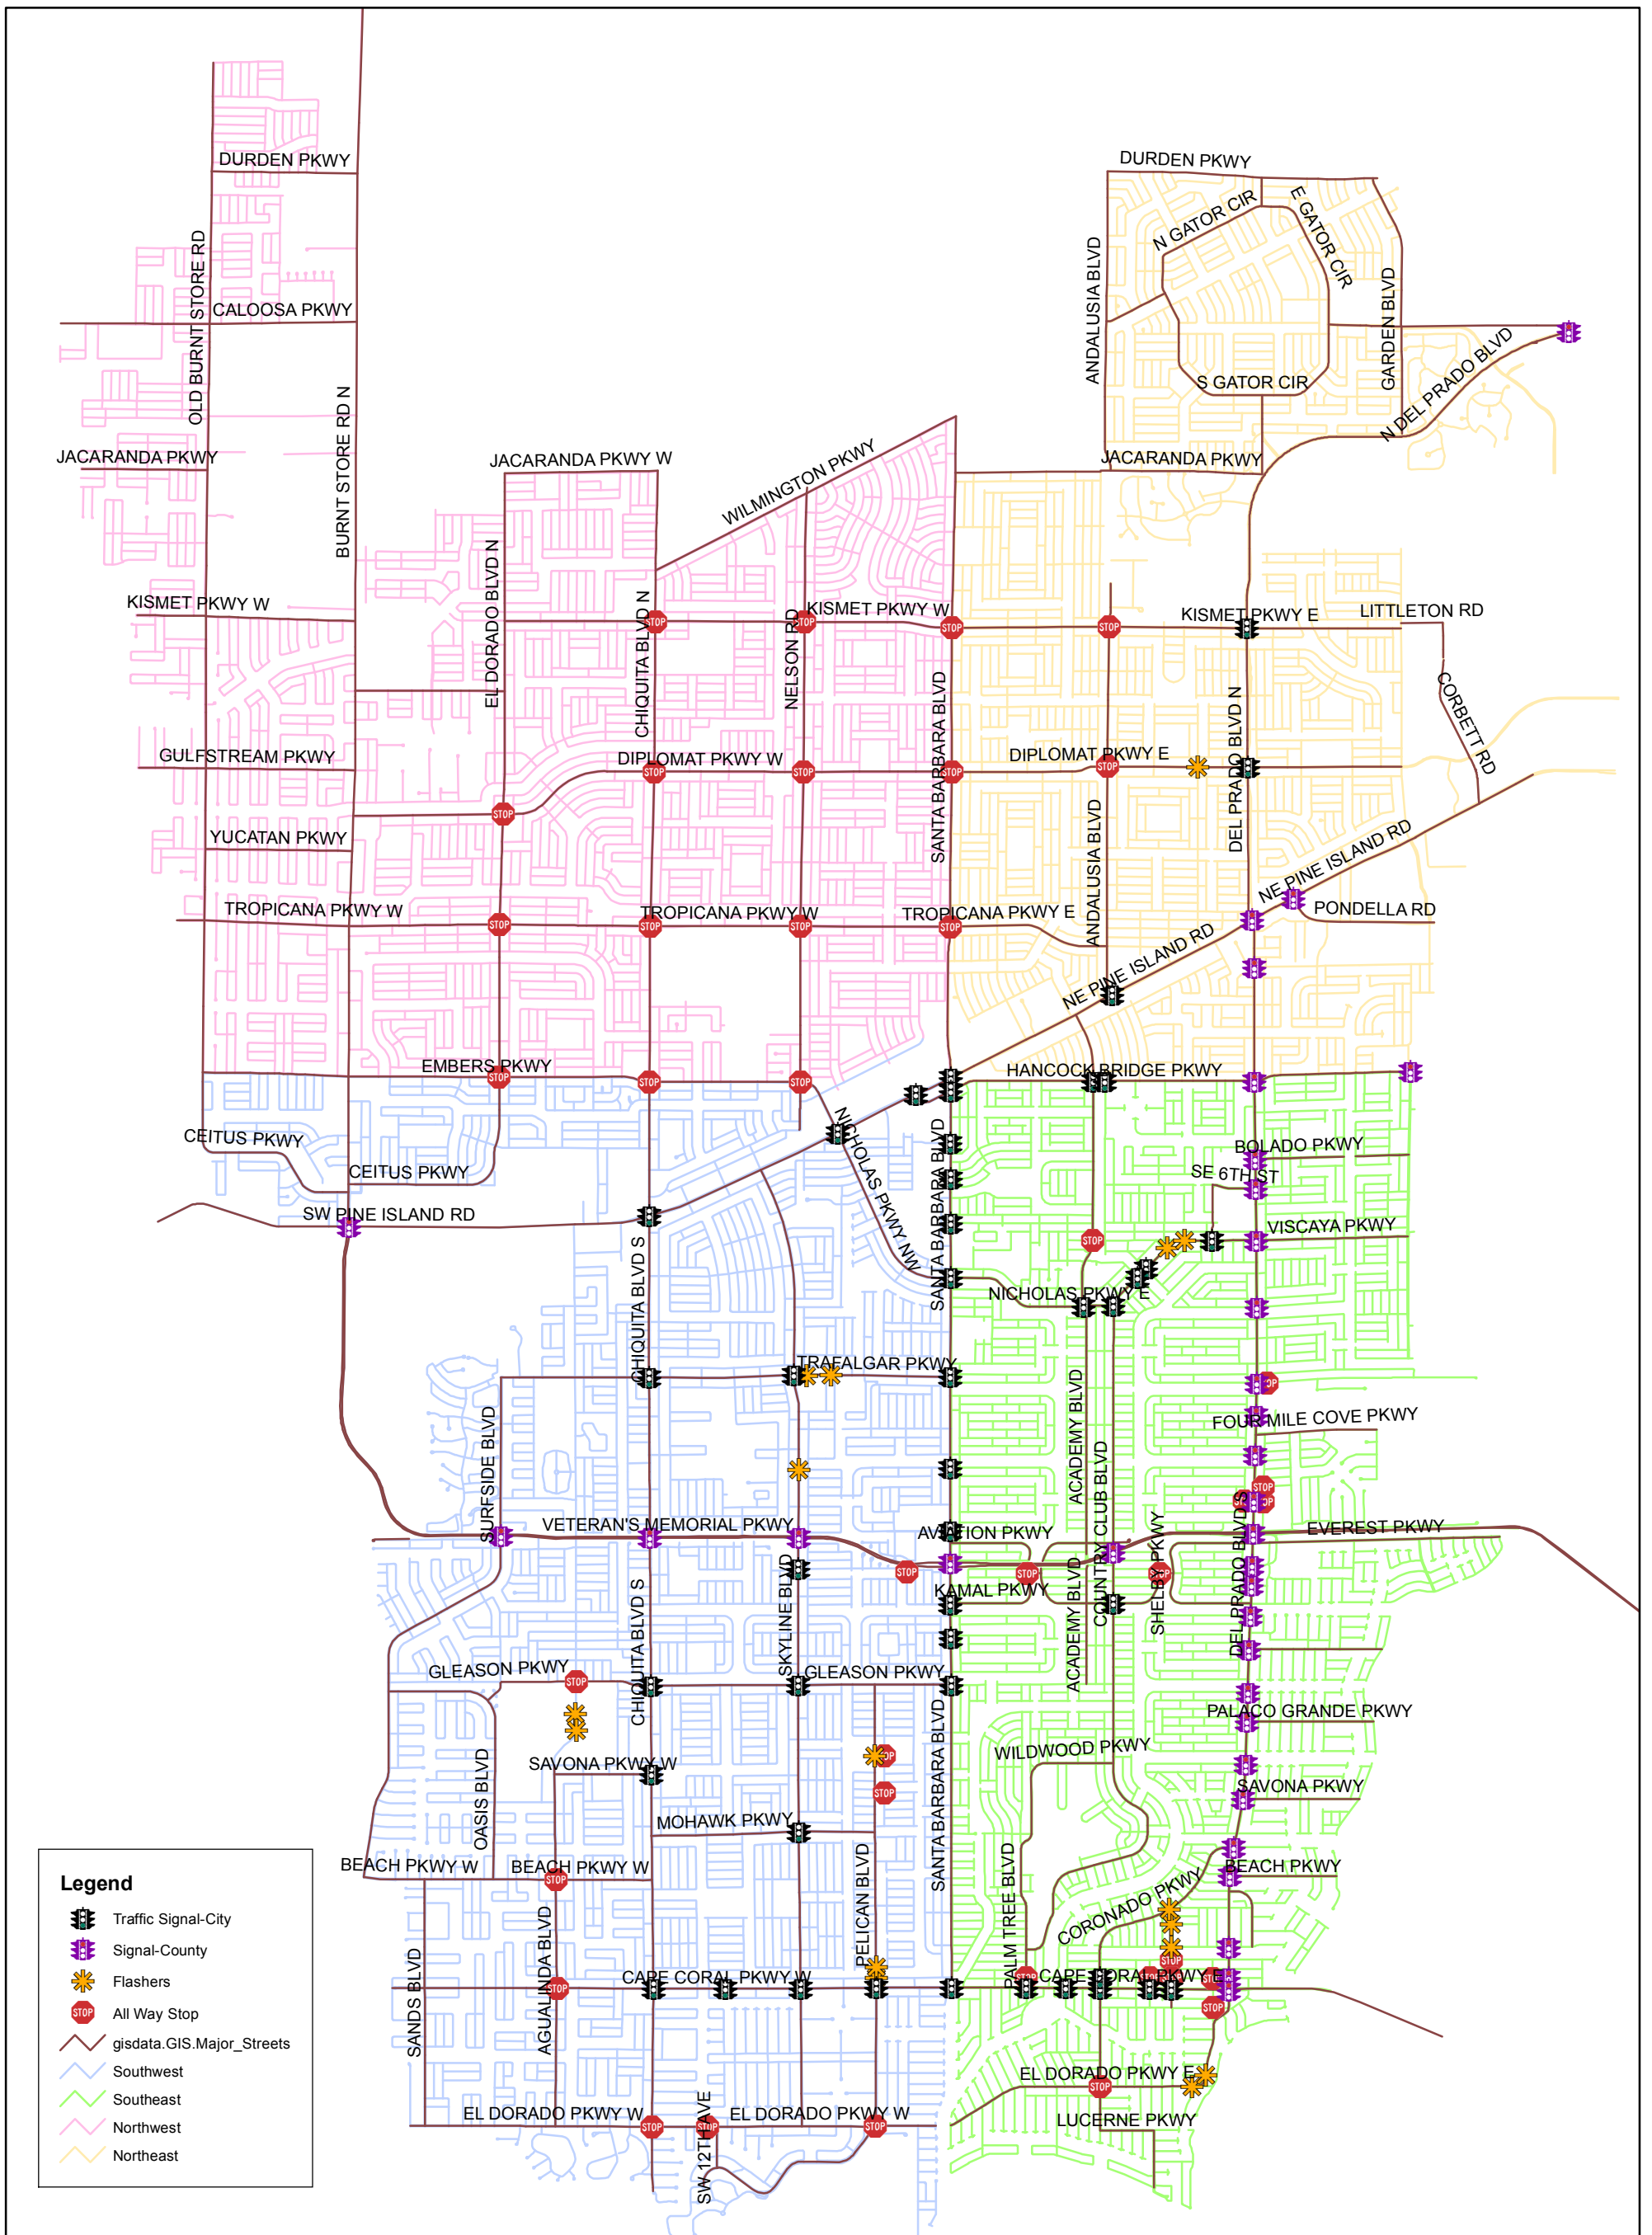

# Traffic Signals/Flashers/All Way Stops

This map is not a survey and should not be used in place of a survey. While every effort is made to accurately depict the mapped area, errors and omissions may occur. Therefore, the City of Cape Coral cannot be held liable for incidents that may result due to the improper use of the information presented on this map. This map is not intended for construction, navigation or engineering calculations. Please contact the Department of Public Works, Transportation Division with any questions regarding this map product.

1/10/12 SF