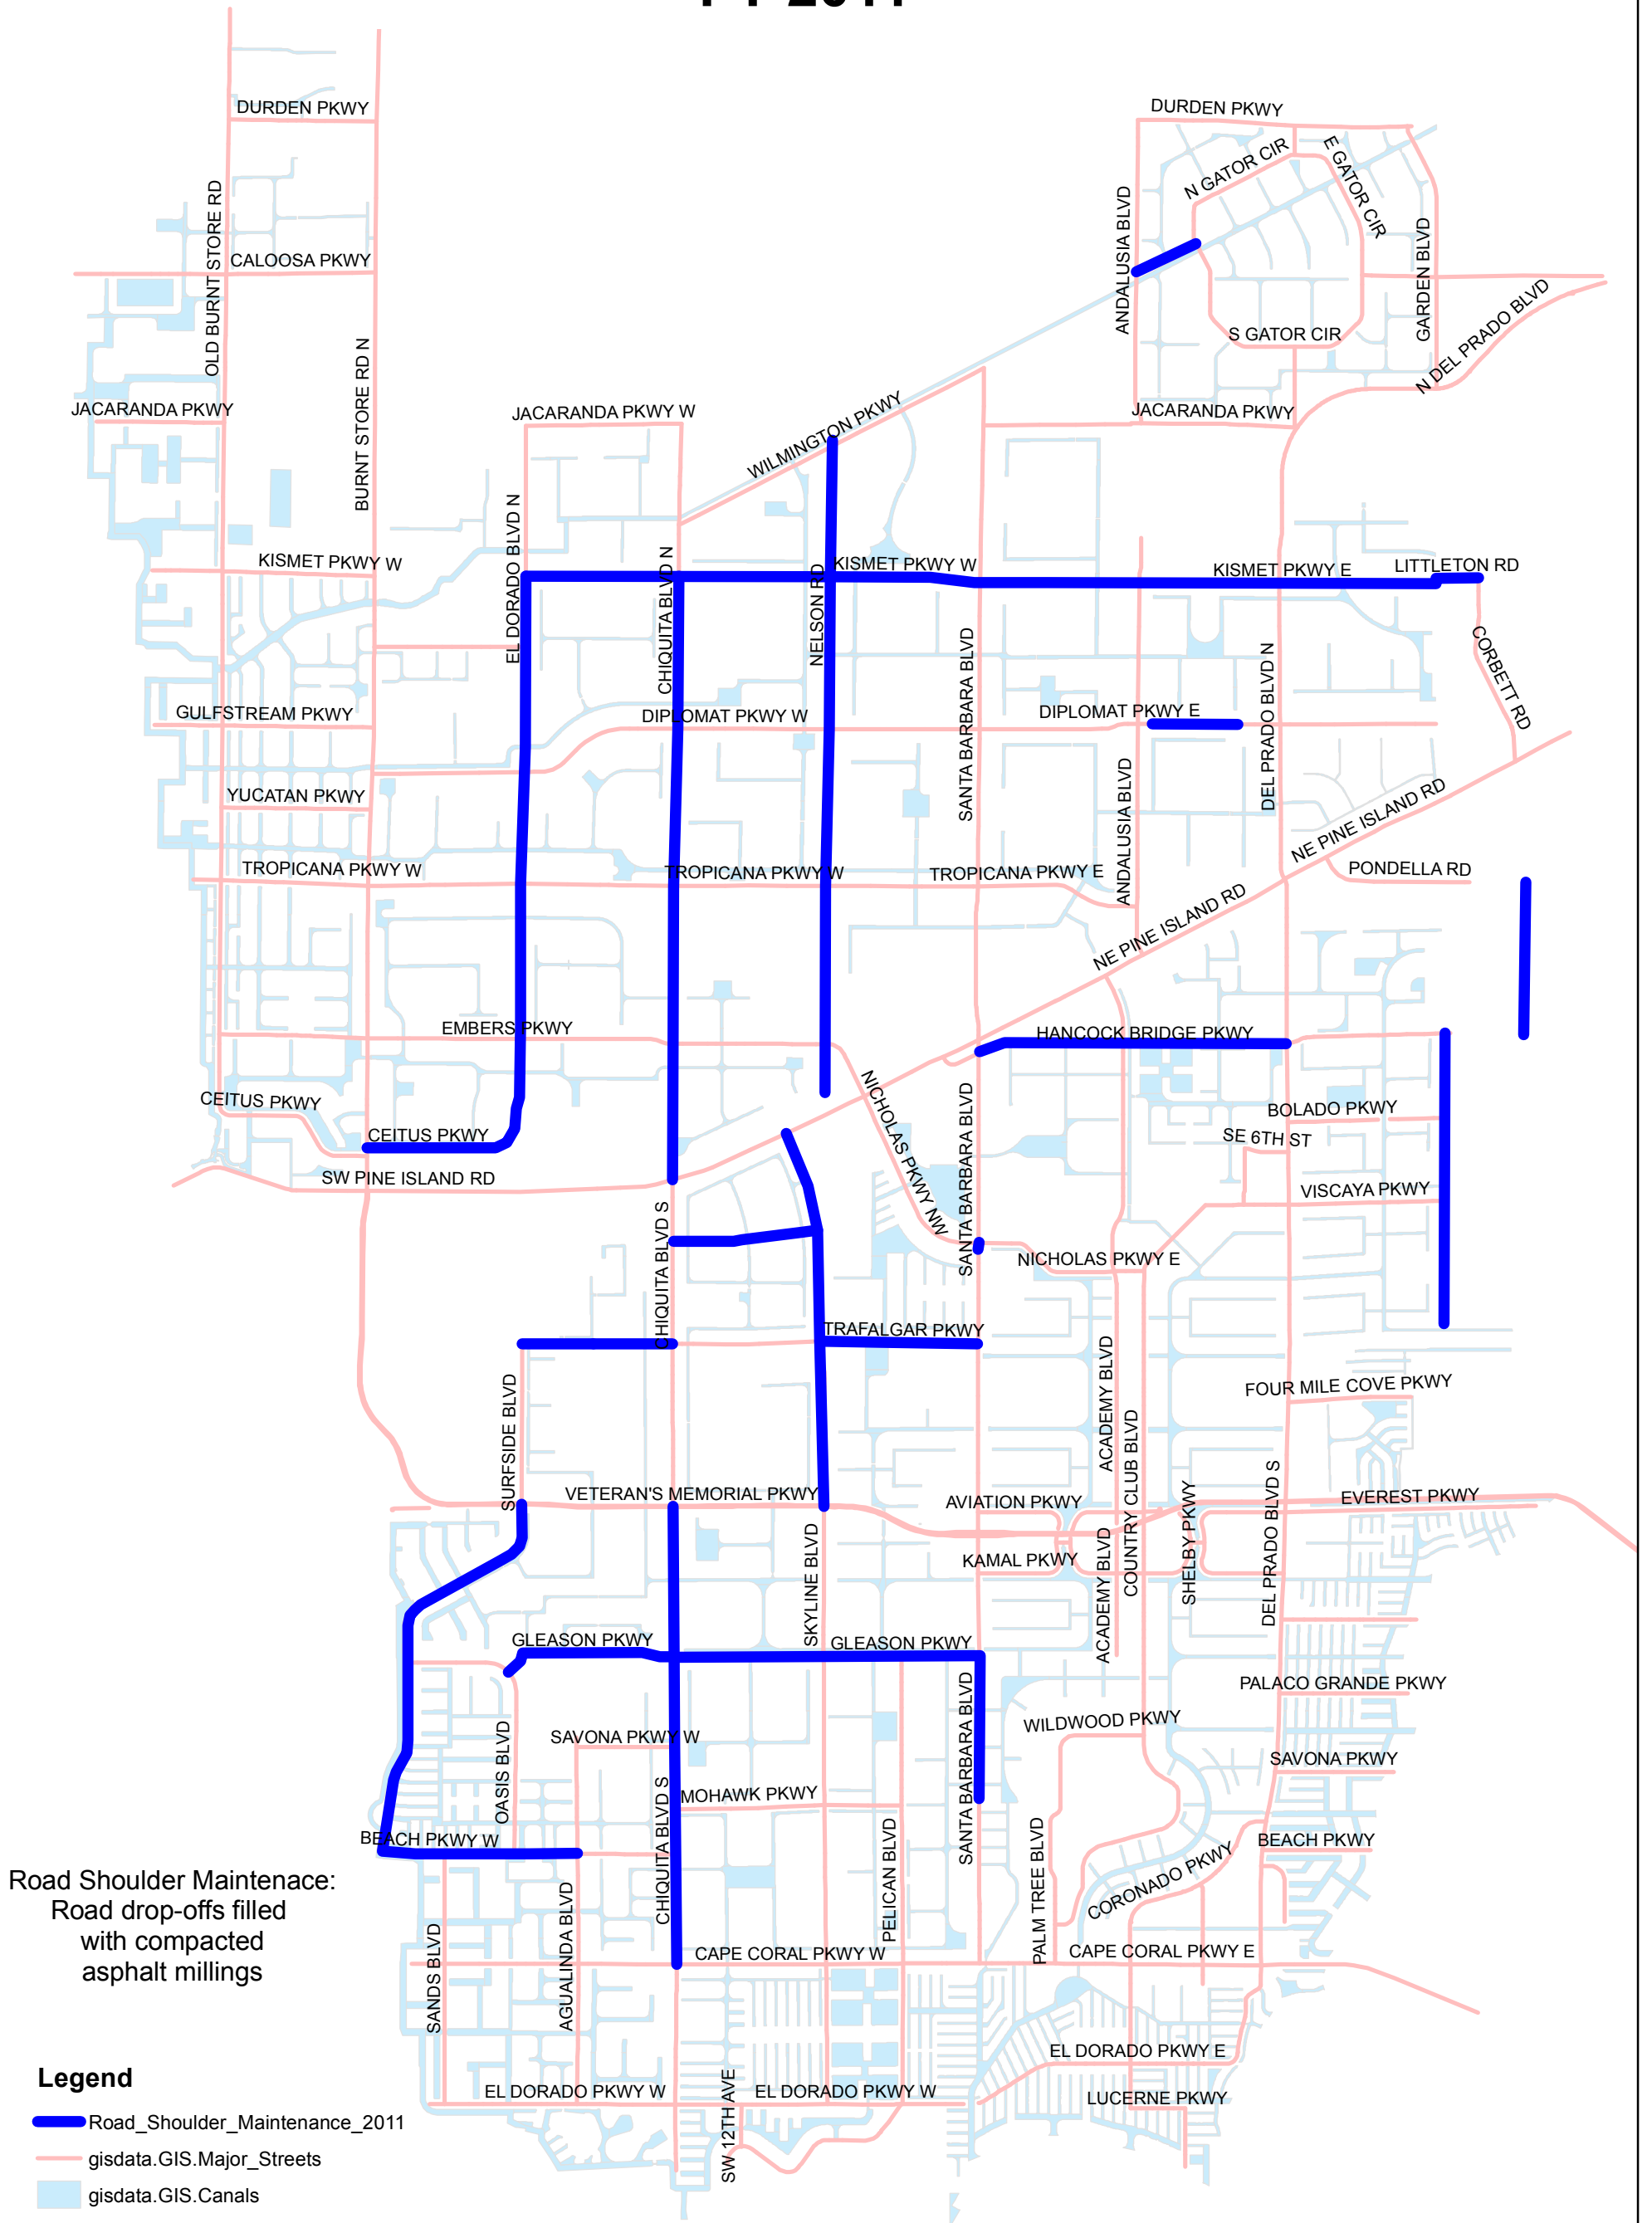

ROAD SHOULDER MAINTENANCE FY 2011

2/8/11 SF