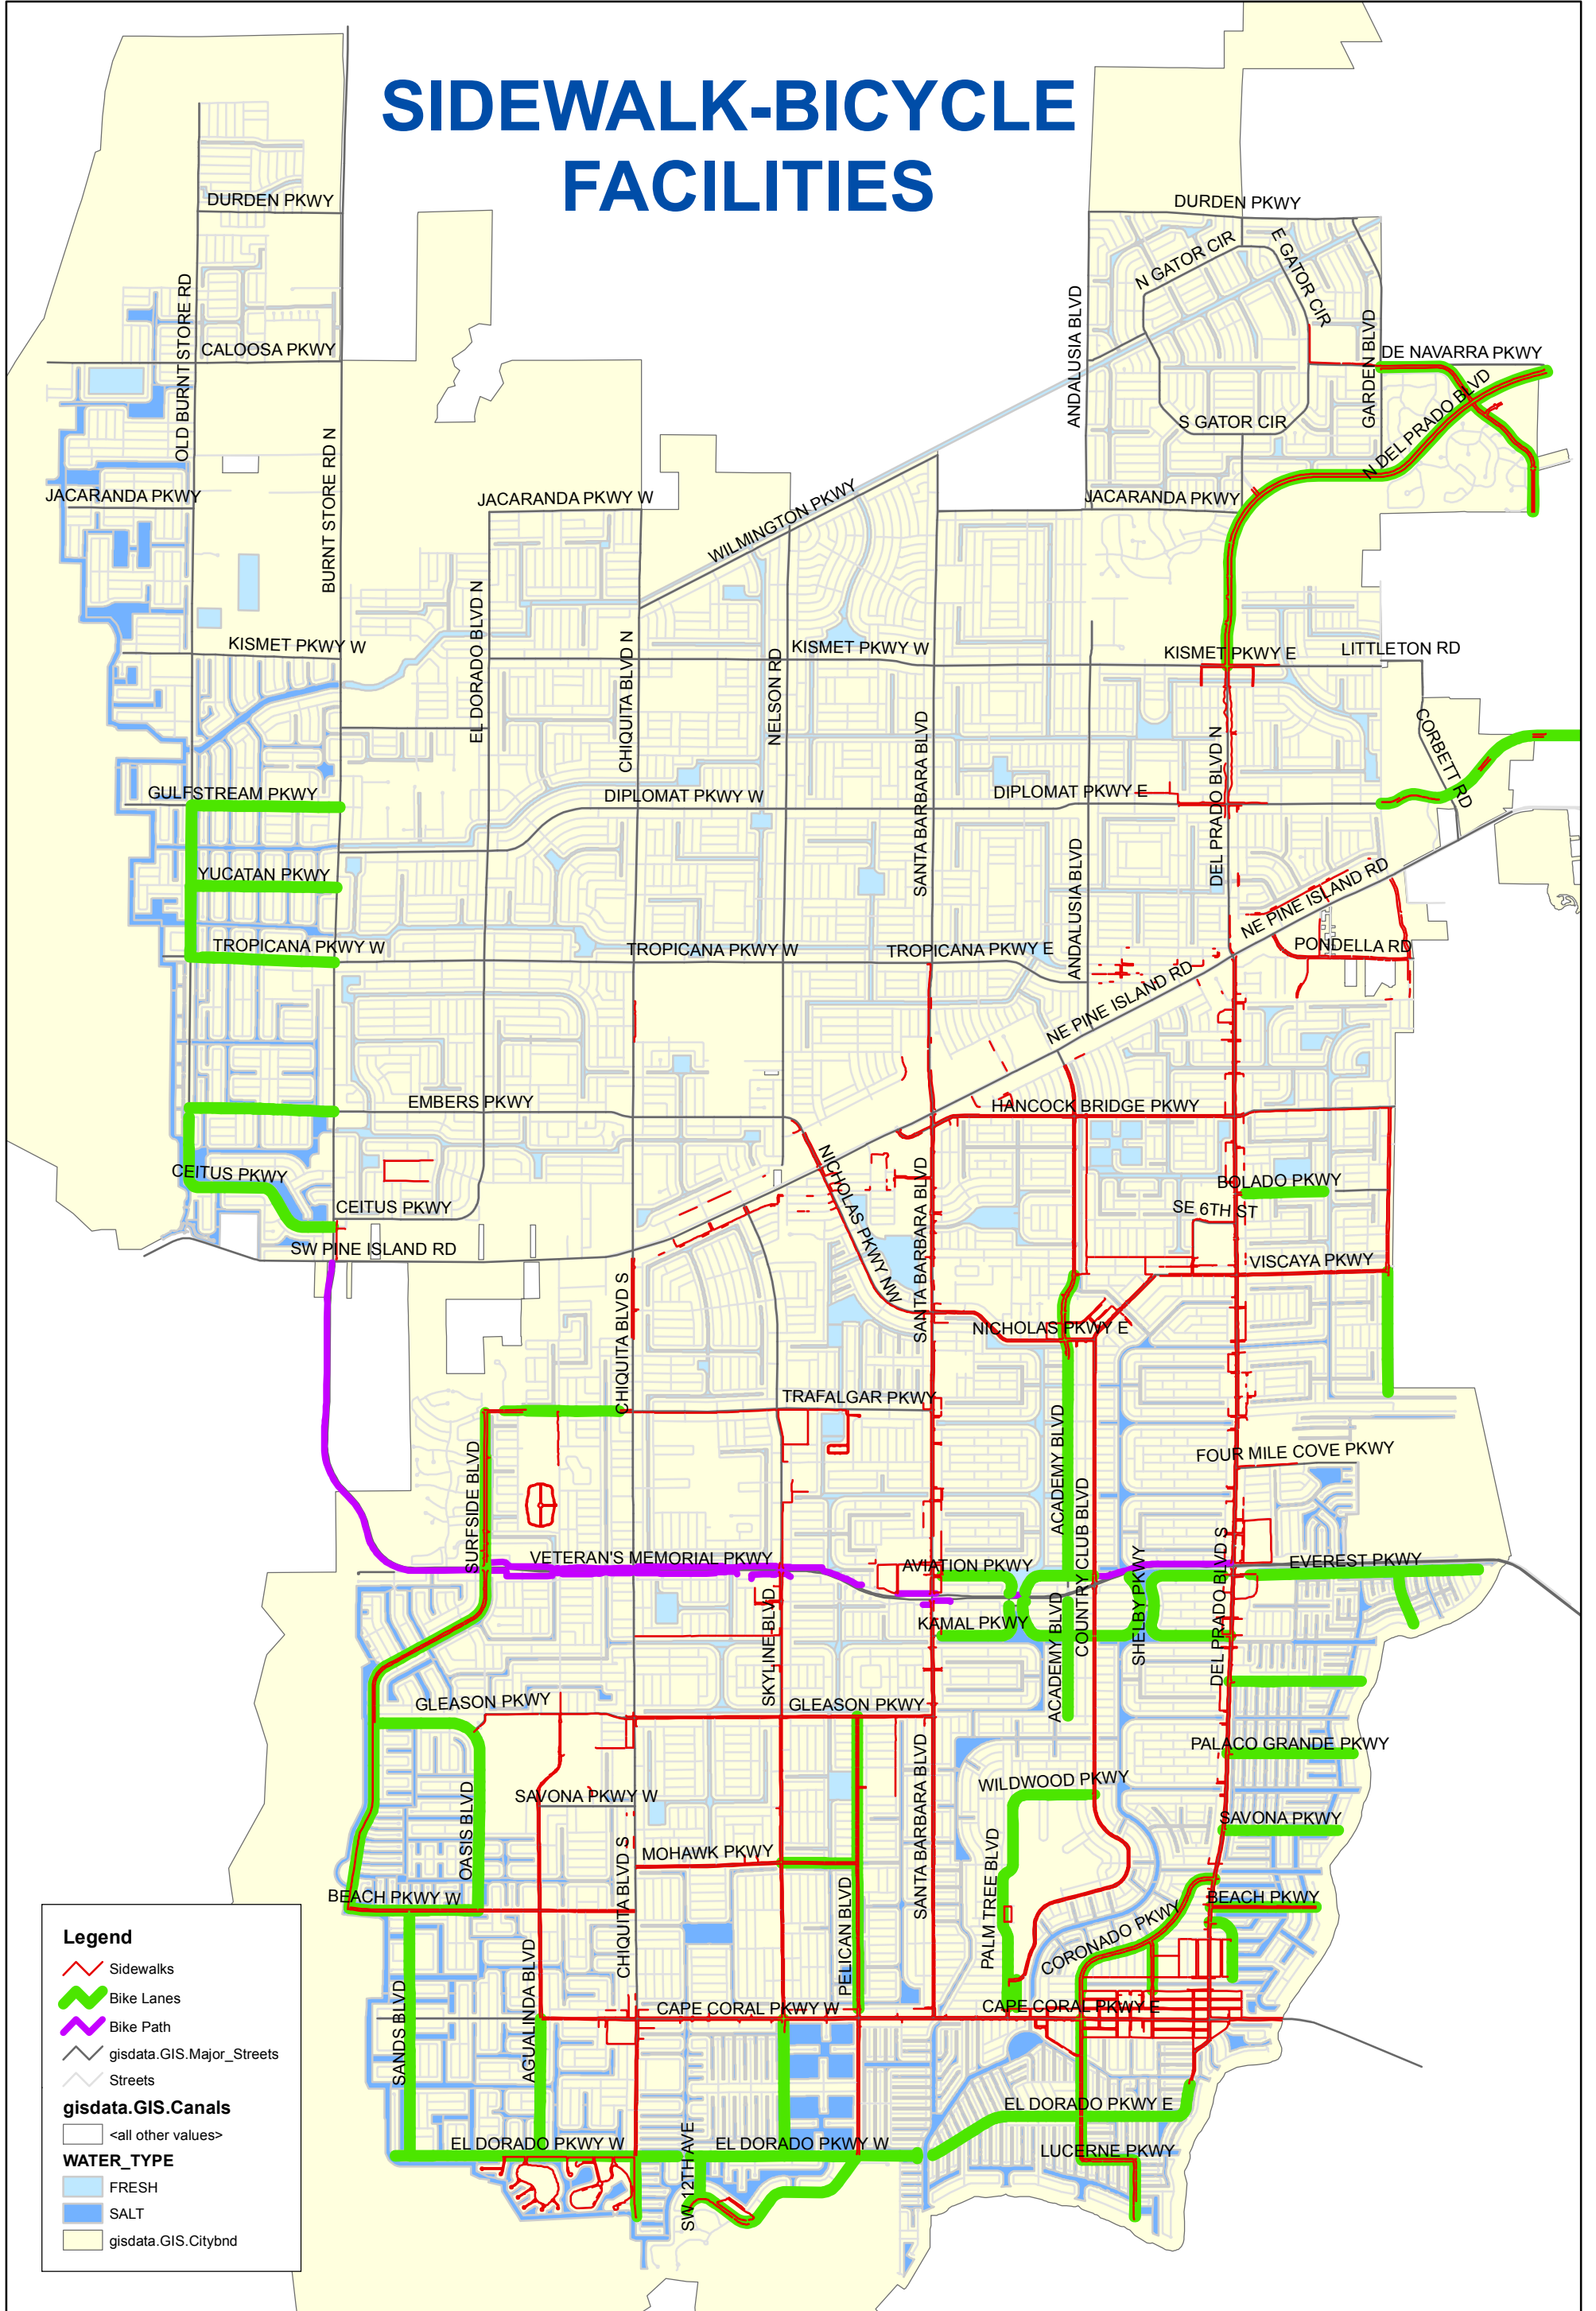

SIDEWALK-BICYCLE FACILITIES

This map is not a survey and should not be used in place of a survey. While every effort is made to accurately depict the mapped area, errors and omissions may occur. Therefore, the City of Cape Coral cannot be held liable for incidents that may result due to the improper use of the information presented on this map. This map is not intended for construction, navigation or engineering calculations. Please contact the Department of Public Works, Transportation Division with any questions regarding this map product.